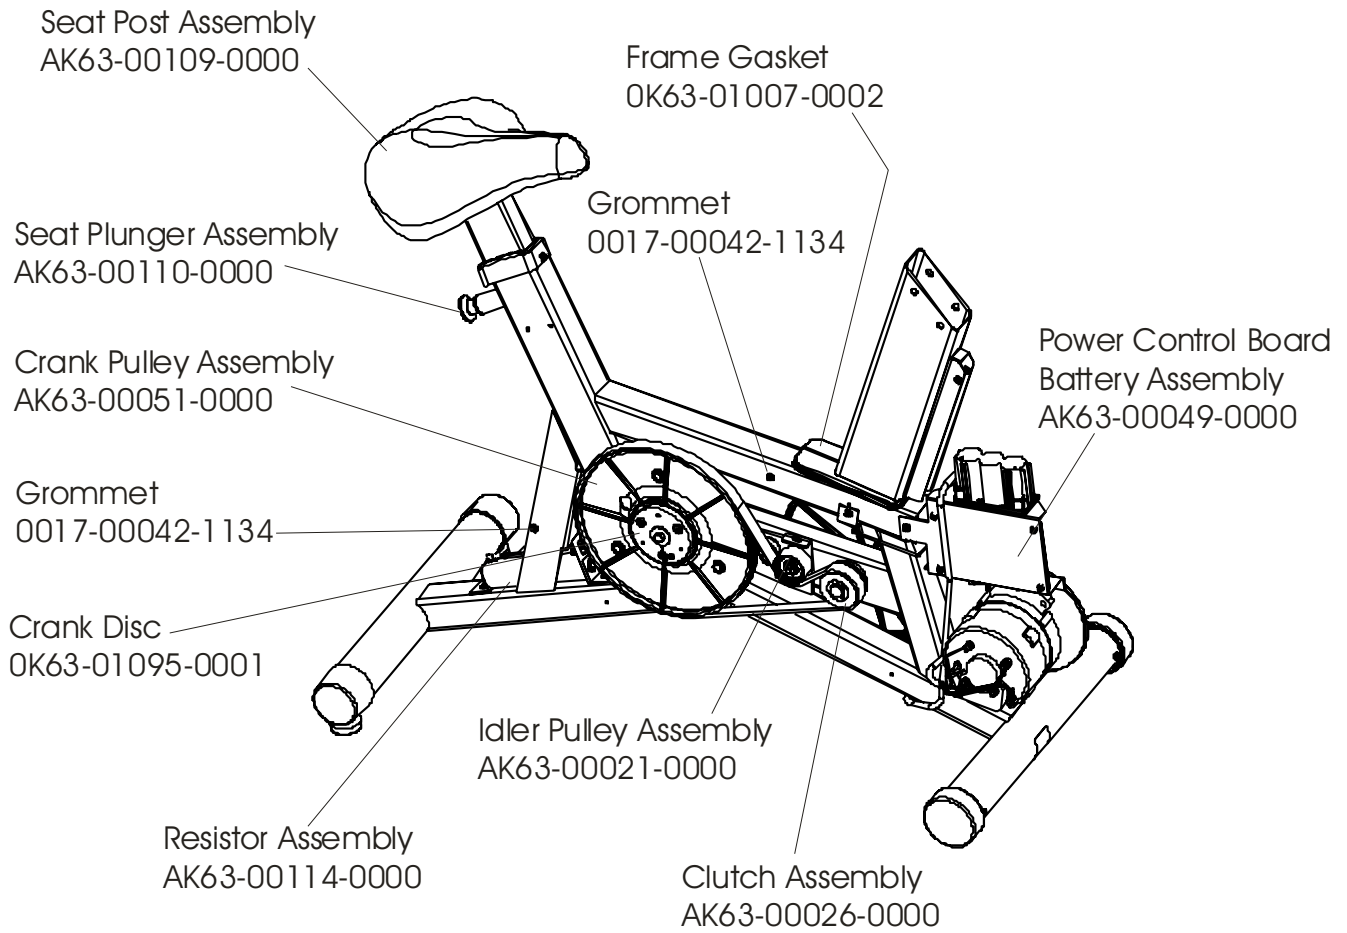

LIFECYCLE C9
Crankshaft Assembly

C9-0100-04
SN BCS100000 & UP

Alternator Belt
OK63-01065-0000

Intermediate Belt
OK63-01066-0000

LIFECYCLE C9
General Assembly

C9-0100-03 SN CBG100930 & UP
C9-0100-04 SN BCS100000 & UP

Model	Part Number	Description
C9-03	AK63-00109-0000	Seat Post Assembly
	OK63-01059-0000	Seat – Standard, Black
C9-04	AK63-00109-0001	Seat Post Assembly – DLX, C9i
	AK63-00229-0001	Seat Assembly – DLX, Black