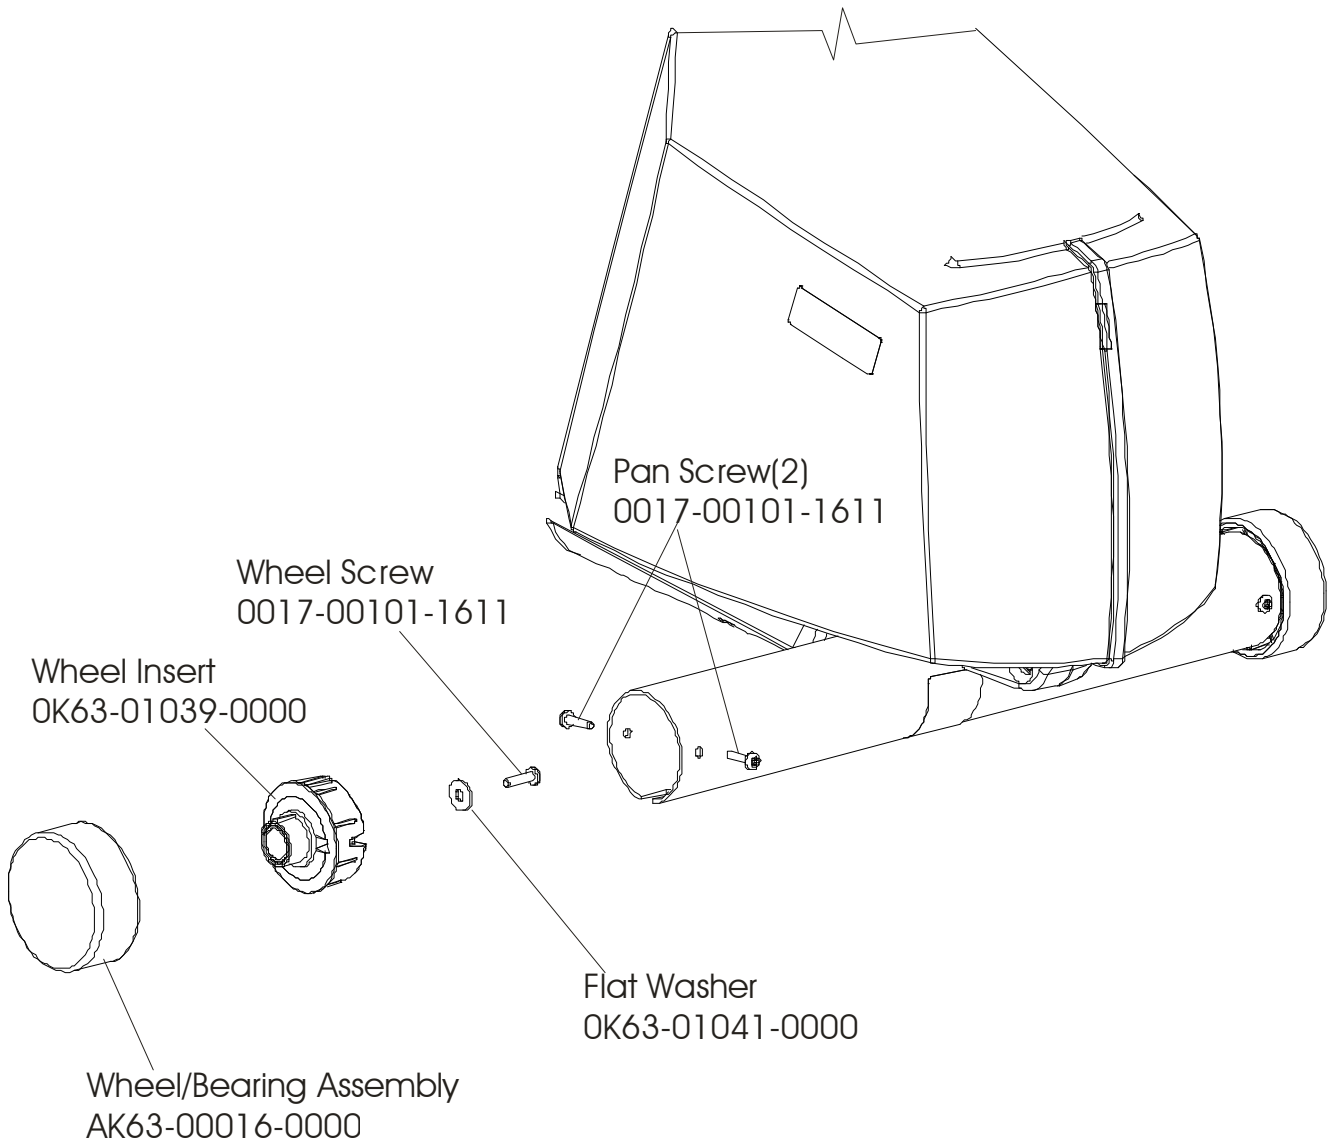

LIFECYCLE C9
Front Wheels

C9-0100-03 SN CBG100930 & UP
C9-0100-04 SN BCS100000 & UP