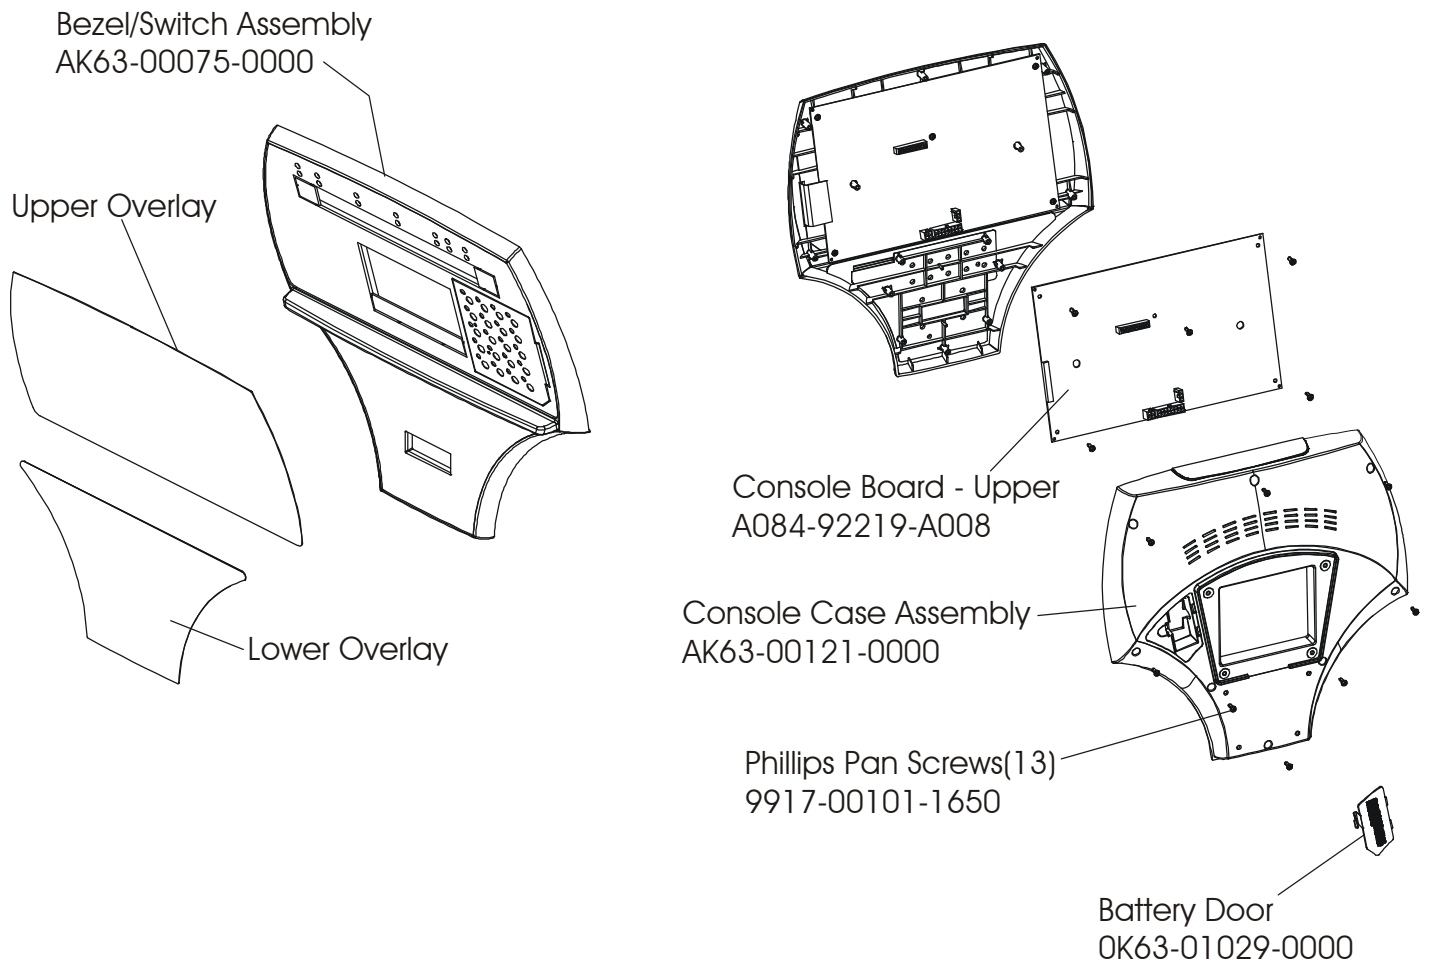

LIFECYCLE C9
Console Overlay Bezel Assembly

C9-0100-03 SN CBG100930 & UP
C9-0100-04 SN BCS100000 & UP

Console Assembly	Overlay Bezel	Upper Overlay	Lower Overlay
AK63-00152-0001 Eng Met	AK63-00154-0001 Eng Met	OK63-01168-0001 Eng Met	OK47-01082-0001 Eng Met
AK63-00152-0003 Ger Met	AK63-00154-0003 Ger Met	OK63-01168-0003 Ger Met	OK47-01082-0003 Ger Met
AK63-00152-0004 Spn Met	AK63-00154-0004 Spn Met	OK63-01168-0004 Spn Met	OK47-01082-0004 Spn Met
AK63-00152-0006 Jap Met	AK63-00154-0006 Jap Met	OK63-01168-0006 Jap Met	OK47-01082-0006 Jap Met
AK63-00152-0007 Frn Met	AK63-00154-0007 Frn Met	OK63-01168-0007 Frn Met	OK47-01082-0007
AK63-00152-0008 Itl Met	AK63-00154-0008 Itl Met	OK63-01168-0008 Itl Met	OK47-01082-0008 Itl Met
AK63-00152-0009 Itl Met	AK63-00154-0009 Itl Met	OK63-01168-0009 Itl Met	OK47-01082-0009 Itl Met
AK63-00152-0010 Por Met	AK63-00154-0010 Por Met	OK63-01168-0010 Por Met	OK47-01082-0010 Por Met