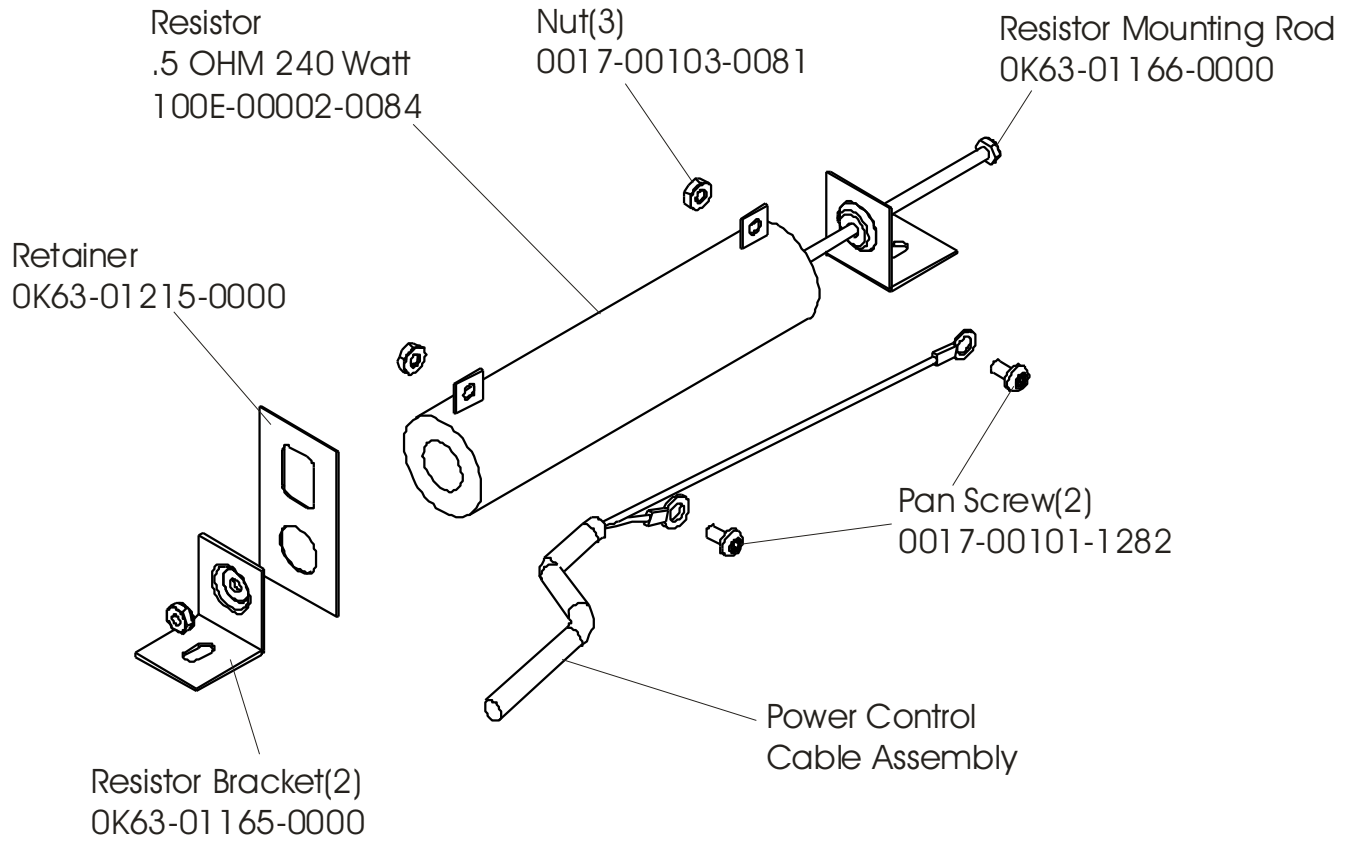

LIFECYCLE C9
Crankshaft Assembly

C9-0100-04
SN BCS100000 & UP

Alternator Belt
OK63-01065-0000

Intermediate Belt
OK63-01066-0000

LIFECYCLE C9
General Assembly

C9-0100-03 SN CBG100930 & UP
C9-0100-04 SN BCS100000 & UP