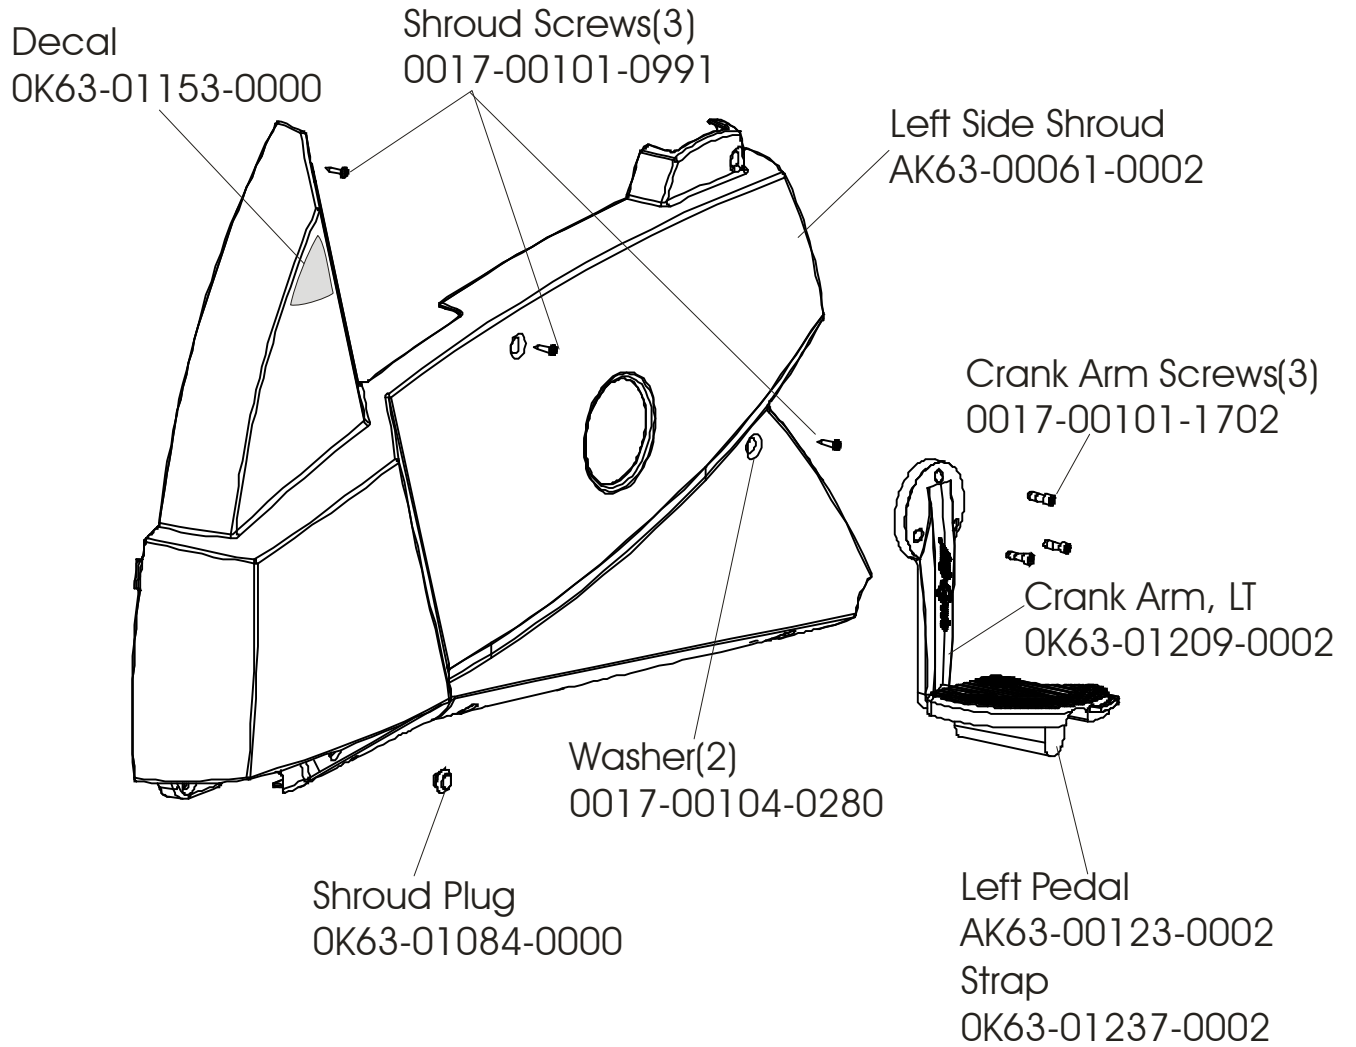

LIFECYCLE C9

Left Side Shroud and Crankarm

C9-0100-03 SN CBG100930 & UP

C9-0100-04 SN BCS100000 & UP