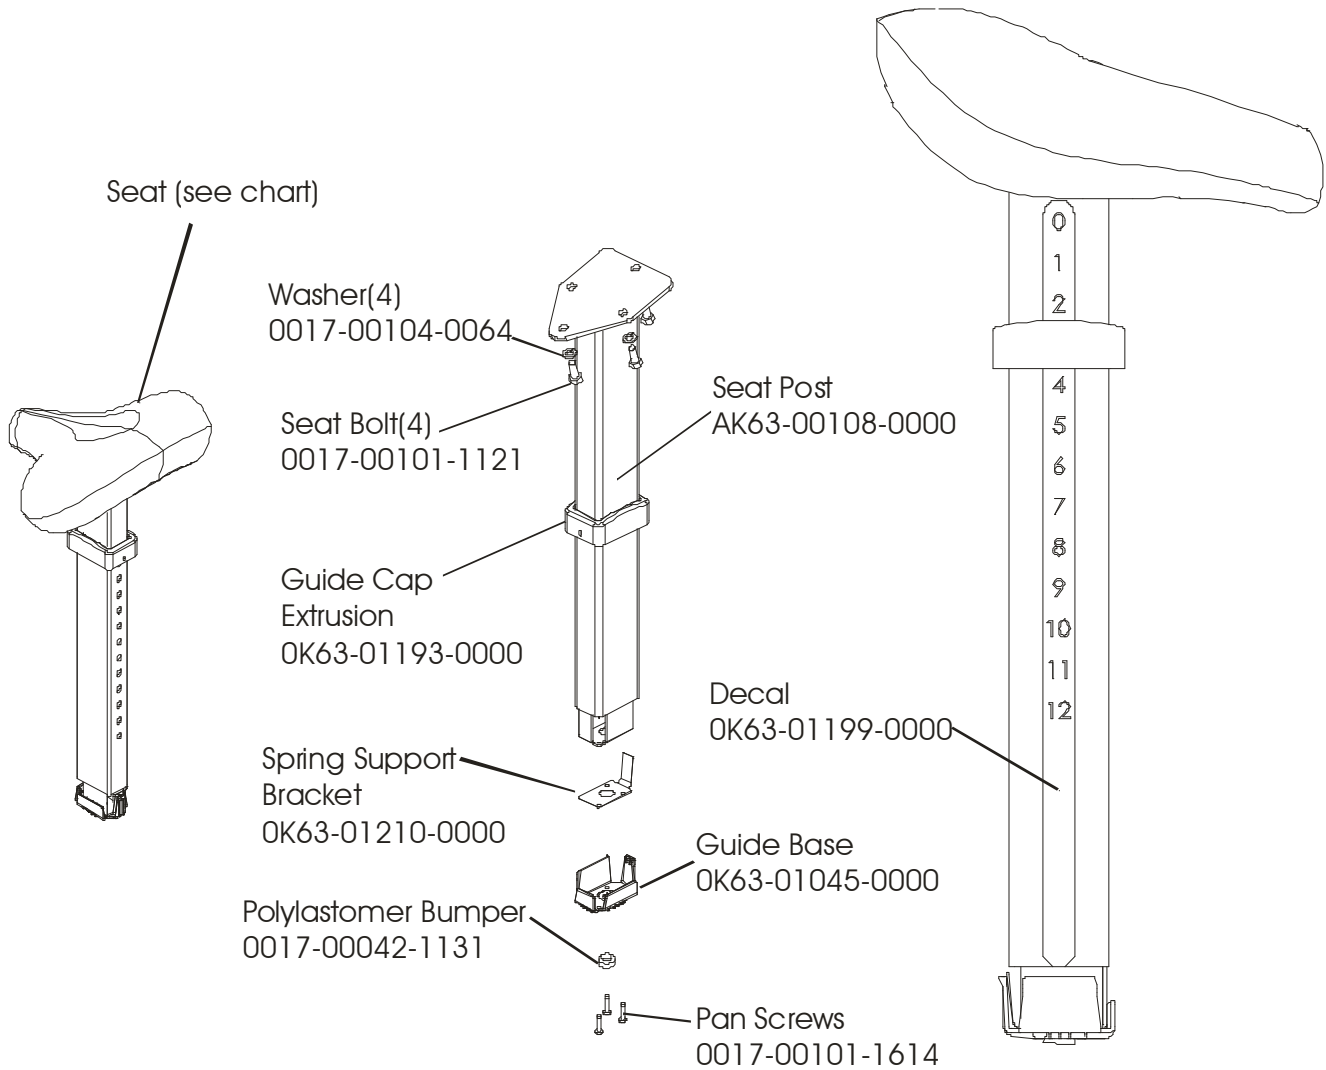

LIFECYCLE C9
Final Frame Assembly

C9-0100-03 SN CBG100930 & UP
C9-0100-04 SN BCS100000 & UP

LIFECYCLE C9
Crankshaft Assembly

C9-0100-03 SN CBG100930 & UP
C9-0100-04 SN BCS100000 & UP

Crank Bearing Kit
GK63-00002-0006
Crank Bearing Tool Service Kit
XXXX-XXXXX-XXXX

LIFECYCLE C9

C9-0100-03 SN CBG100930 & UP

Pull-Pin Assembly – AK63-00110-0000

C9-0100-04 SN BCS100000 & UP

LIFECYCLE C9

**C9-0100-03 SN CBG100930 &
UP**

Seat Post Assembly – AK63-00109-0000

**C9-0100-04 SN BCS100000 &
UP**