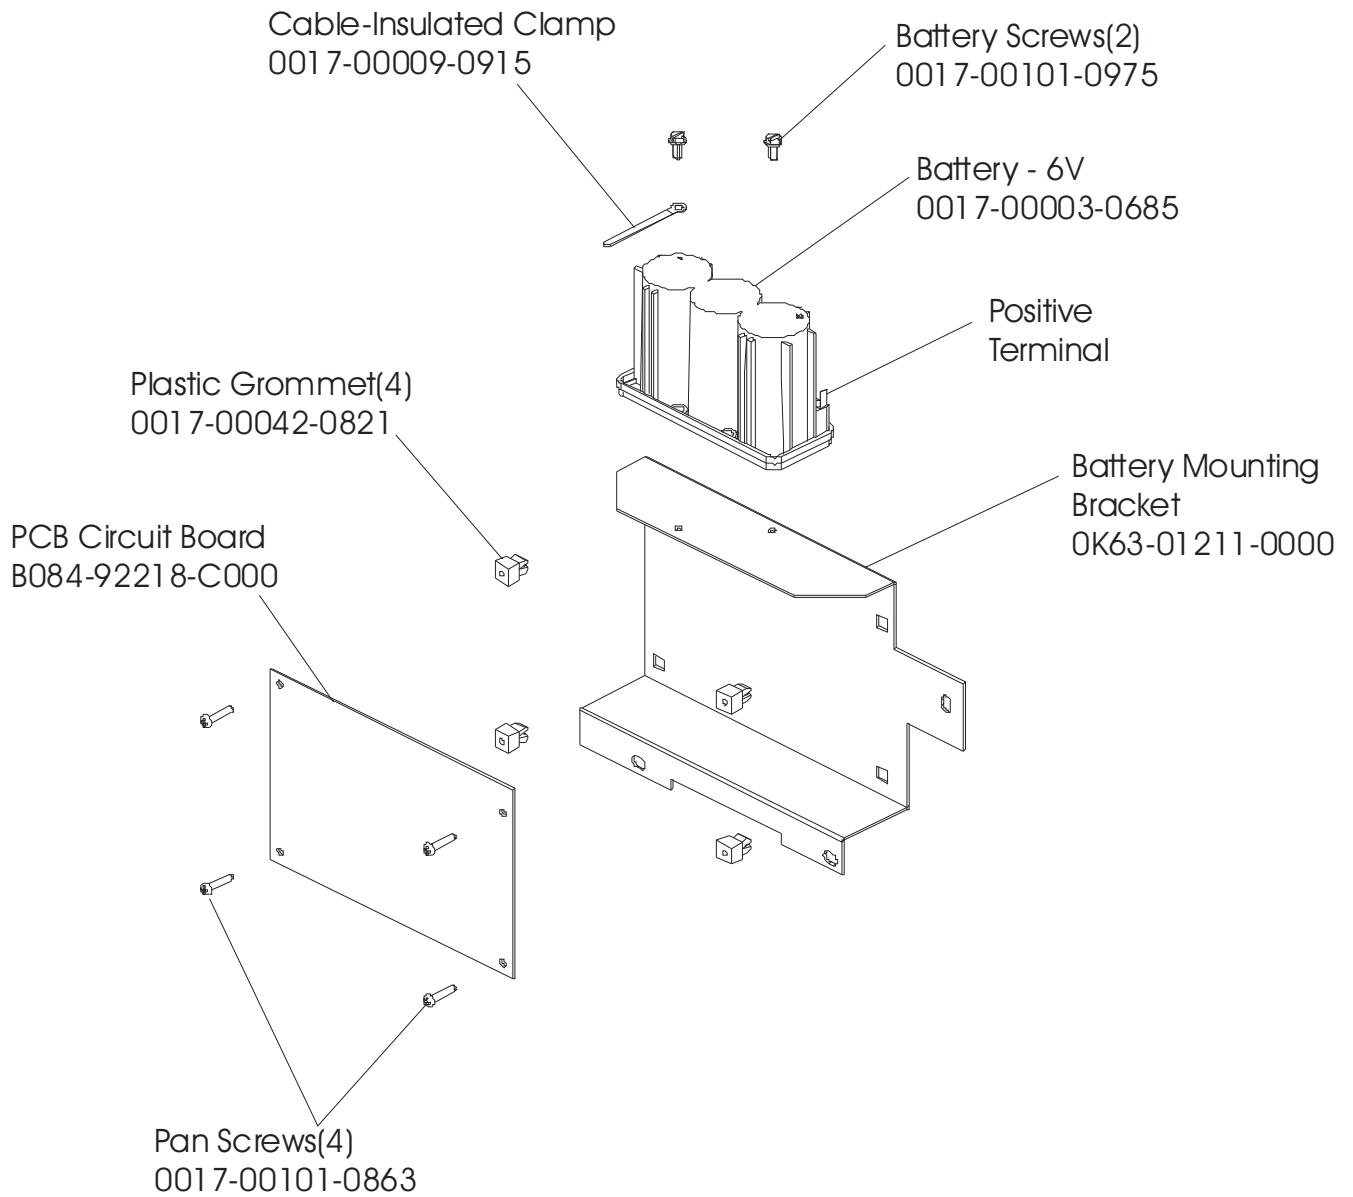

LIFECYCLE C9
Crankshaft Assembly

C9-0100-04
SN BCS100000 & UP

Alternator Belt
OK63-01065-0000

Intermediate Belt
OK63-01066-0000

LIFECYCLE C9
General Assembly

C9-0100-03 SN CBG100930 & UP
C9-0100-04 SN BCS100000 & UP

Model	Part Number	Description
C9-03	AK63-00109-0000	Seat Post Assembly
	OK63-01059-0000	Seat – Standard, Black
C9-04	AK63-00109-0001	Seat Post Assembly – DLX, C9i
	AK63-00229-0001	Seat Assembly – DLX, Black