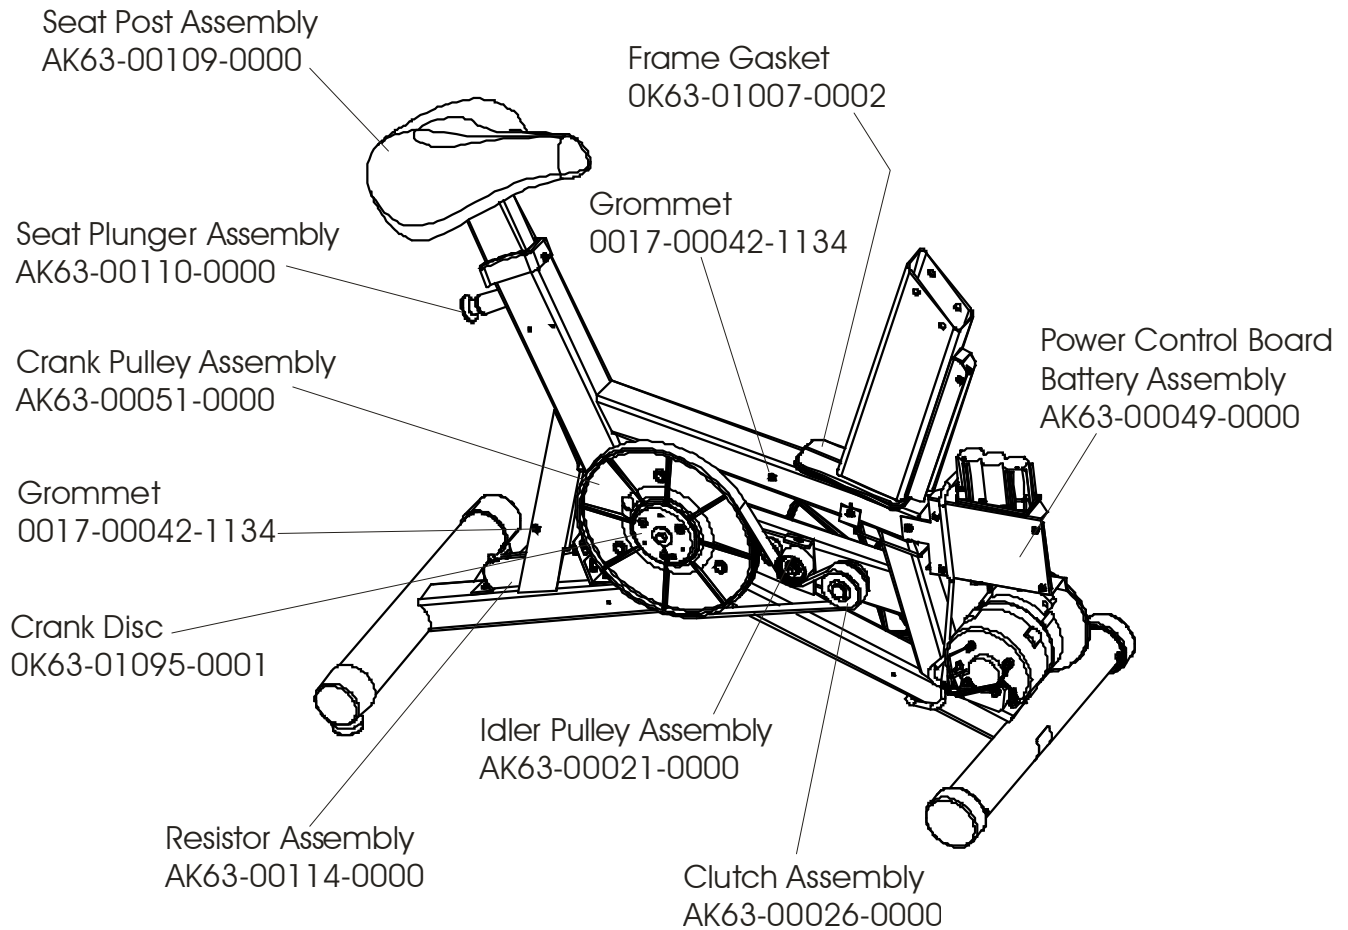

LIFECYCLE C9
Final Frame Assembly

C9-0100-03 SN CBG100930 & UP
C9-0100-04 SN BCS100000 & UP

LIFECYCLE C9
Crankshaft Assembly

C9-0100-03 SN CBG100930 & UP
C9-0100-04 SN BCS100000 & UP

Crank Bearing Kit
GK63-00002-0006
Crank Bearing Tool Service Kit
XXXX-XXXXX-XXXX