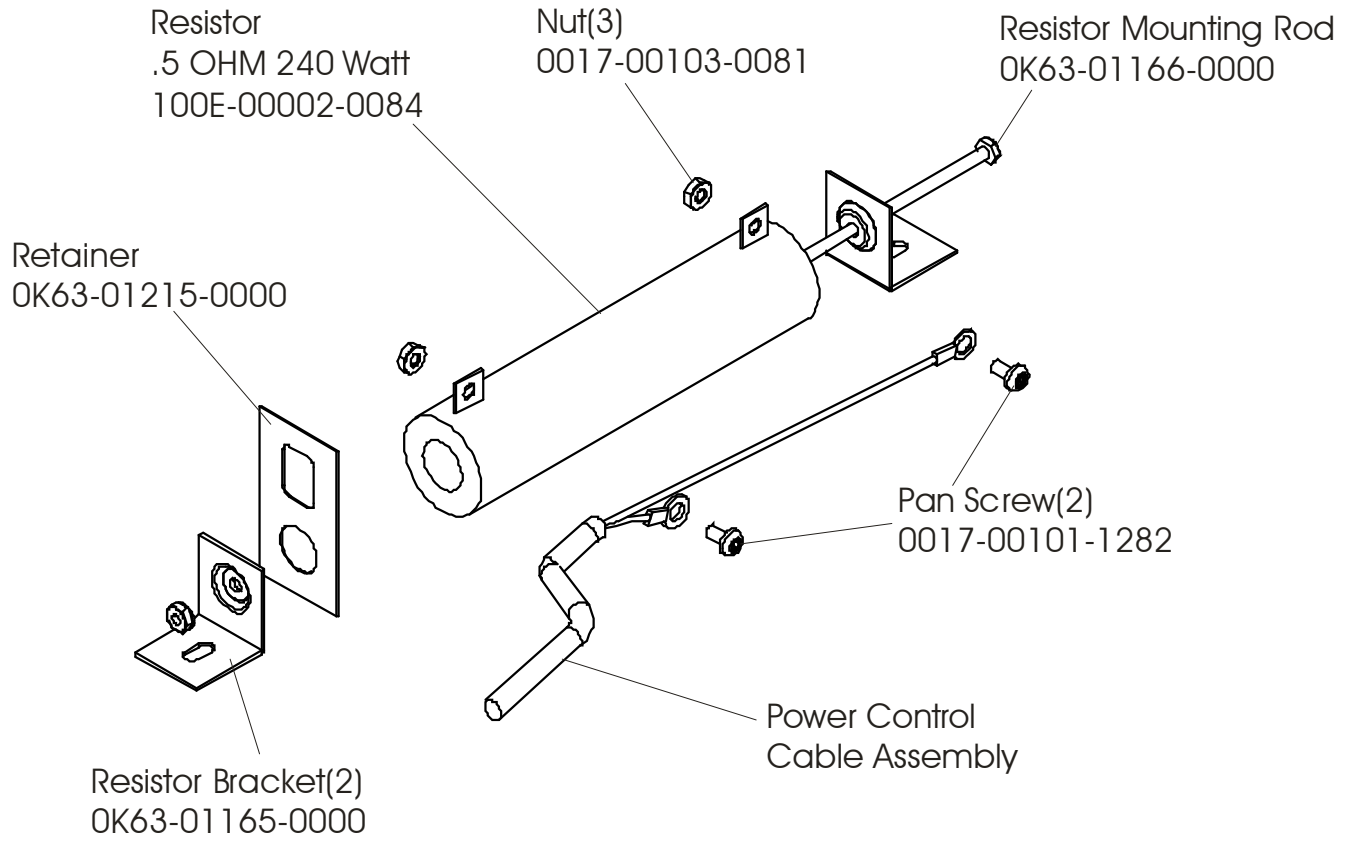

LIFECYCLE C9
Resistor Assembly

C9-0100-03 SN CBG100930 & UP
C9-0100-04 SN BCS100000 & UP