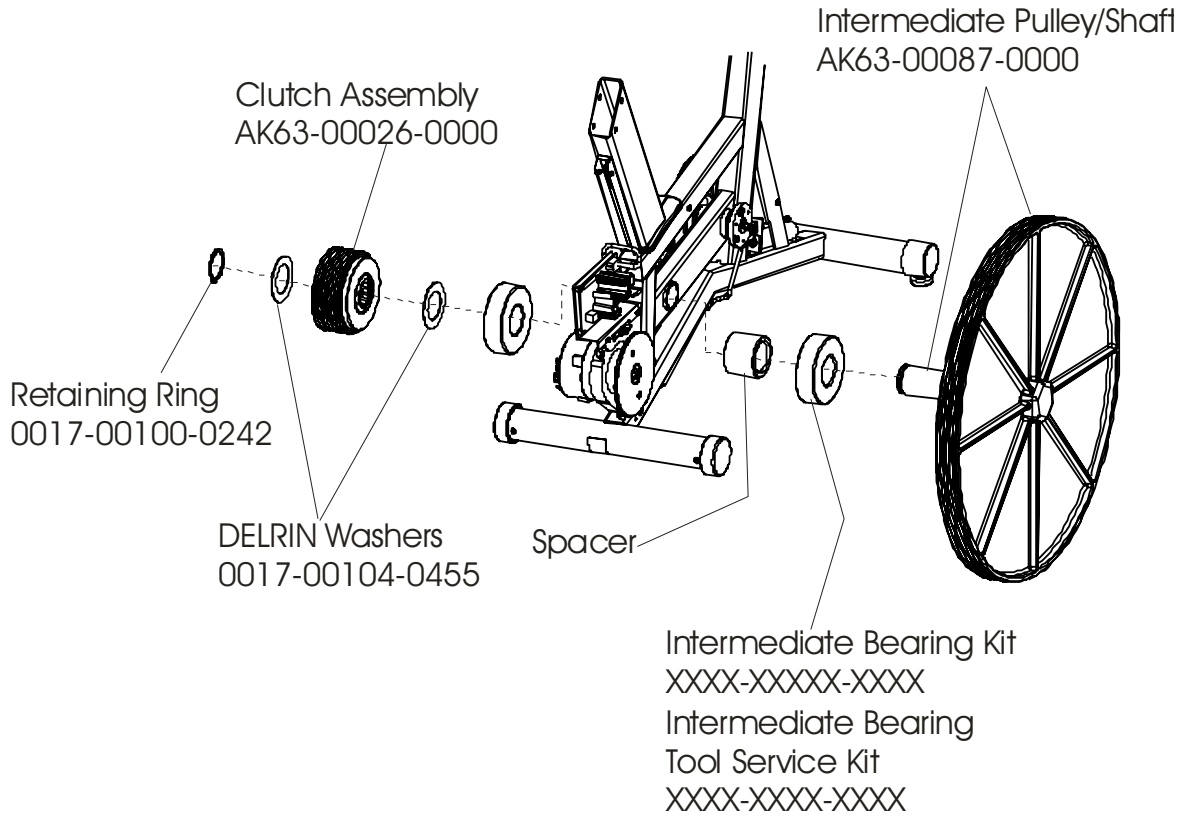

LIFECYCLE C9
Crankshaft Assembly

C9-0100-04
SN BCS100000 & UP

Alternator Belt
OK63-01065-0000

Intermediate Belt
OK63-01066-0000

LIFECYCLE C9
General Assembly

C9-0100-03 SN CBG100930 & UP
C9-0100-04 SN BCS100000 & UP

Model	Part Number	Description
C9-03	AK63-00109-0000	Seat Post Assembly
	OK63-01059-0000	Seat – Standard, Black
C9-04	AK63-00109-0001	Seat Post Assembly – DLX, C9i
	AK63-00229-0001	Seat Assembly – DLX, Black