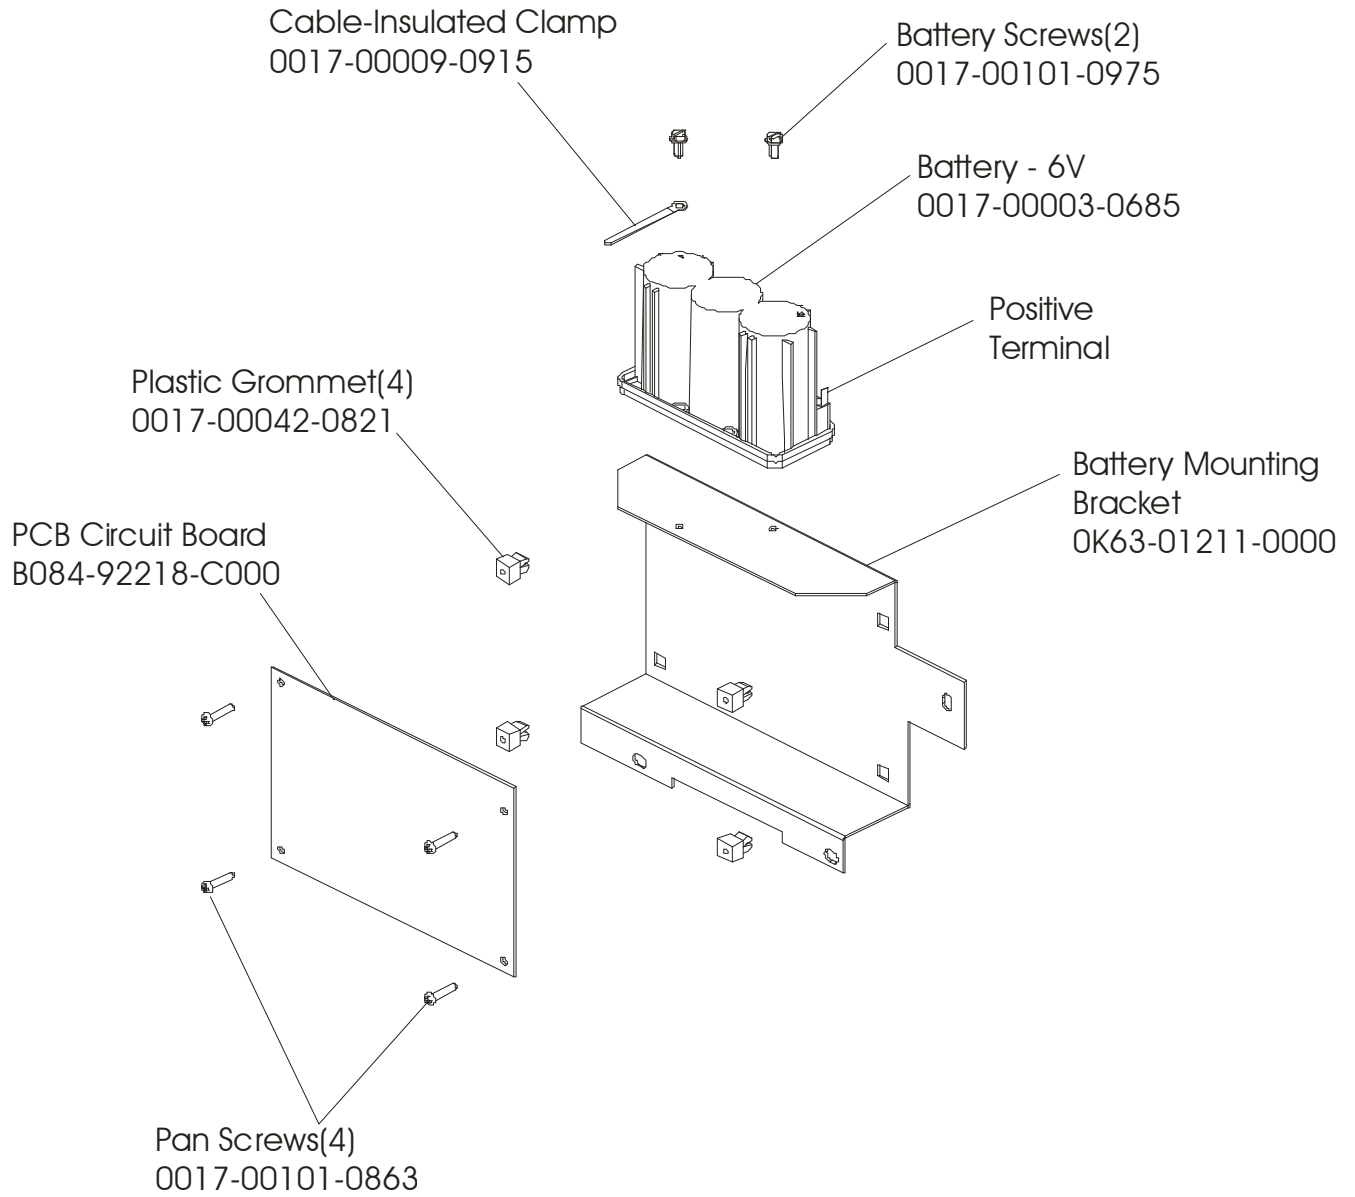

LIFECYCLE C9
PCB Mounting Bracket Assembly

C9-0100-03 SN CBG100930 & UP
C9-0100-04 SN BCS100000 & UP