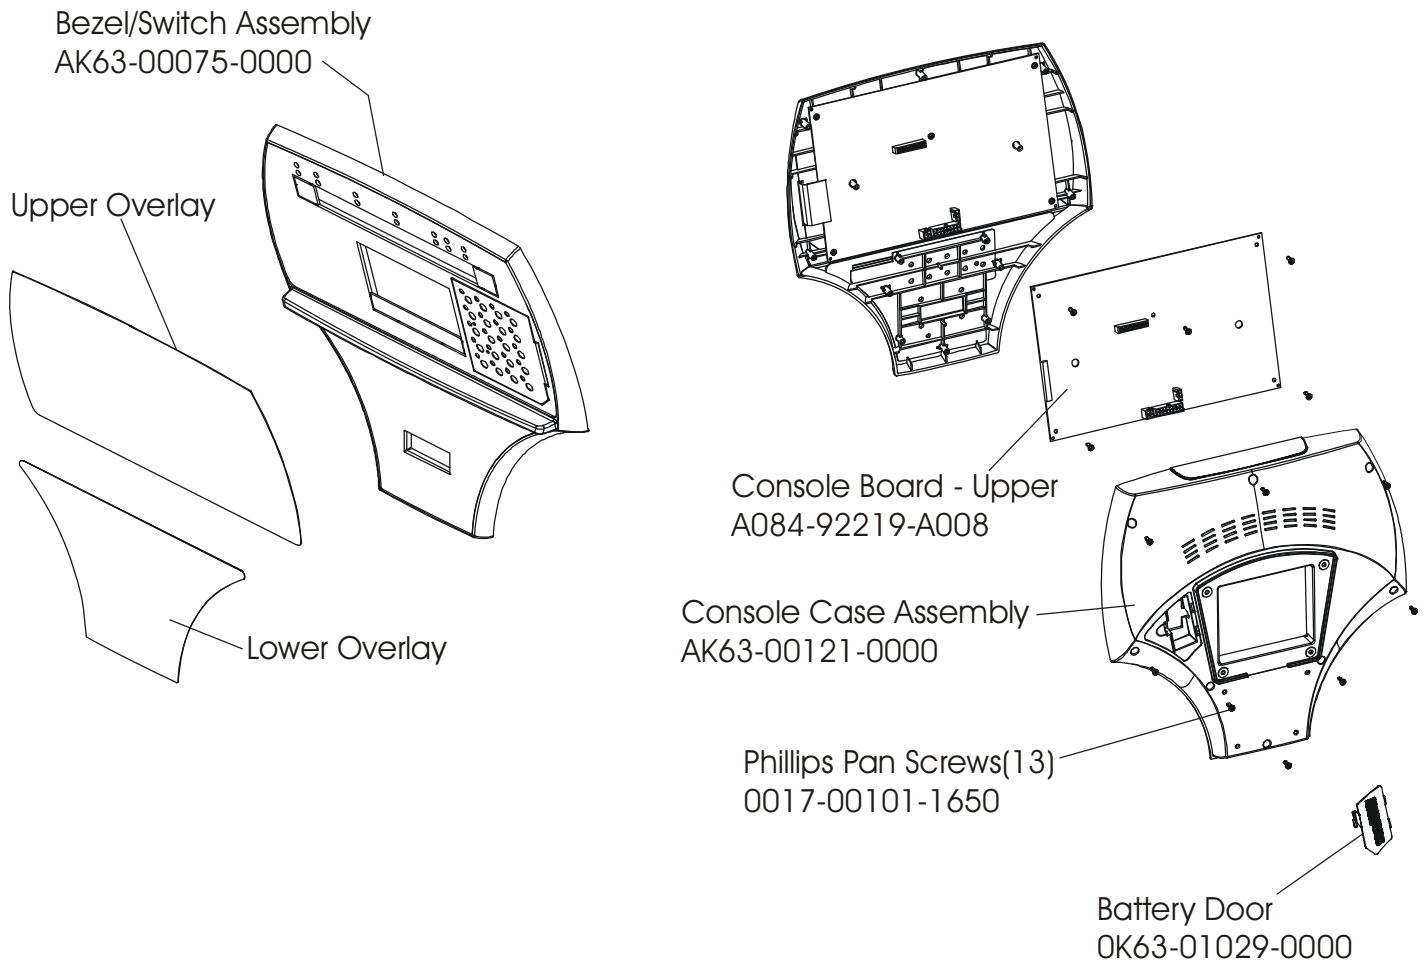

Console Assembly	Overlay Bezel
AK63-00152-0001 Eng Met	AK63-00154-0001 Eng Met
AK63-00152-0003 Ger Met	AK63-00154-0003 Ger Met
AK63-00152-0004 Spn Met	AK63-00154-0004 Spn Met
AK63-00152-0006 Jap Met	AK63-00154-0006 Jap Met
AK63-00152-0007 Frn Met	AK63-00154-0007 Frn Met
AK63-00152-0008 Itl Met	AK63-00154-0008 Itl Met
AK63-00152-0009 Itl Met	AK63-00154-0009 Itl Met
AK63-00152-0010 Por Met	AK63-00154-0010 Por Met