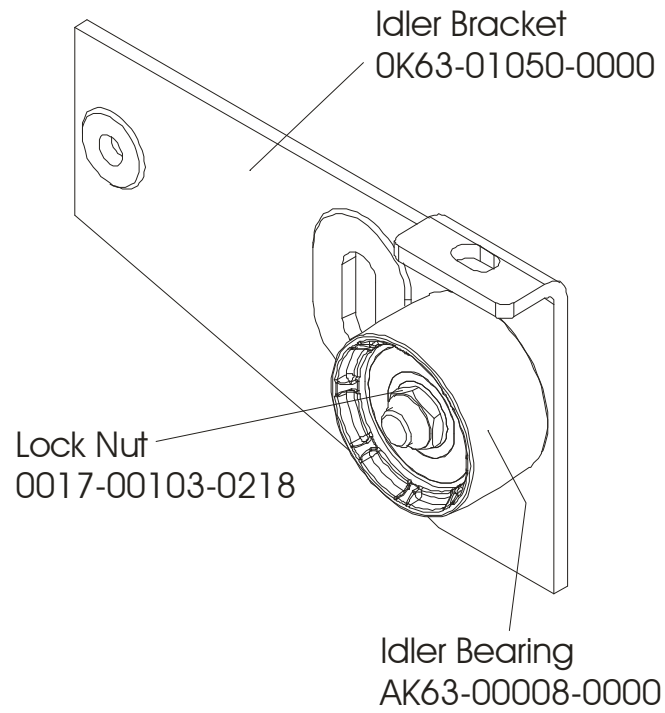

LIFECYCLE C9

**C9-0100-03 SN CBG100930 &
UP**

Idler Bracket Assembly – AK63-00021-0000

**C9-0100-04 SN BCS100000 &
UP**