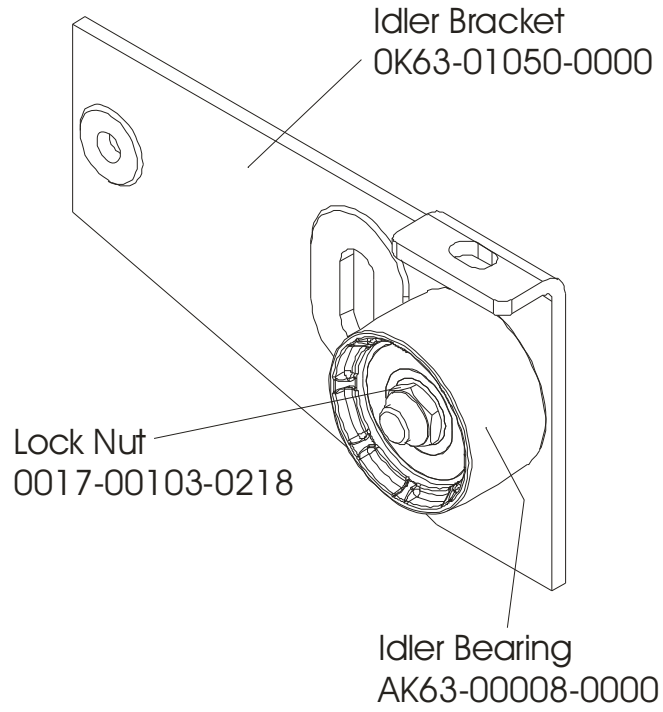

LIFECYCLE C9
Crankshaft Assembly

C9-0100-04
SN BCS100000 & UP

Alternator Belt
OK63-01065-0000

Intermediate Belt
OK63-01066-0000

LIFECYCLE C9
General Assembly

C9-0100-03 SN CBG100930 & UP
C9-0100-04 SN BCS100000 & UP