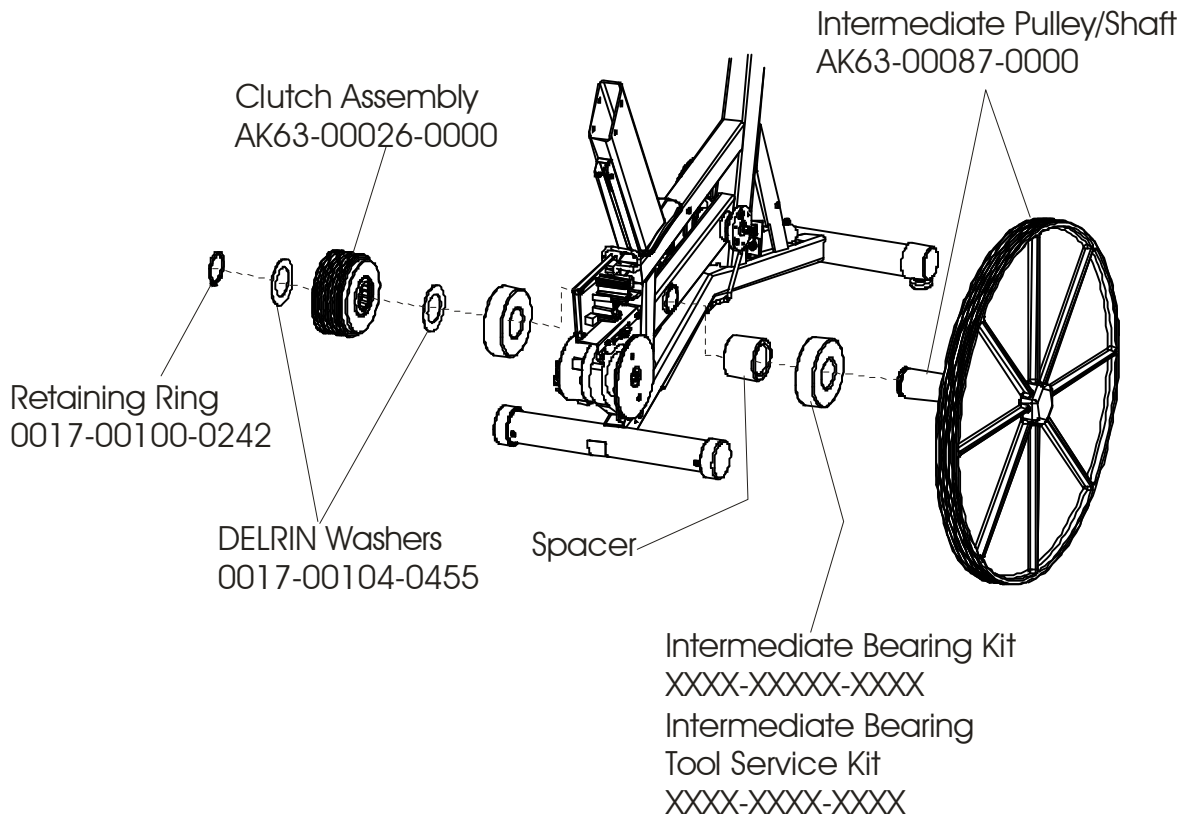

LIFECYCLE C9
Final Frame Assembly

C9-0100-03 SN CBG100930 & UP
C9-0100-04 SN BCS100000 & UP

LIFECYCLE C9
Crankshaft Assembly

C9-0100-03 SN CBG100930 & UP
C9-0100-04 SN BCS100000 & UP

Crank Bearing Kit
GK63-00002-0006
Crank Bearing Tool Service Kit
XXXX-XXXXX-XXXX

LIFECYCLE C9

C9-0100-03 SN CBG100930 & UP

Pull-Pin Assembly – AK63-00110-0000

C9-0100-04 SN BCS100000 & UP

LIFECYCLE C9

**C9-0100-03 SN CBG100930 &
UP**

Seat Post Assembly – AK63-00109-0000

**C9-0100-04 SN BCS100000 &
UP**