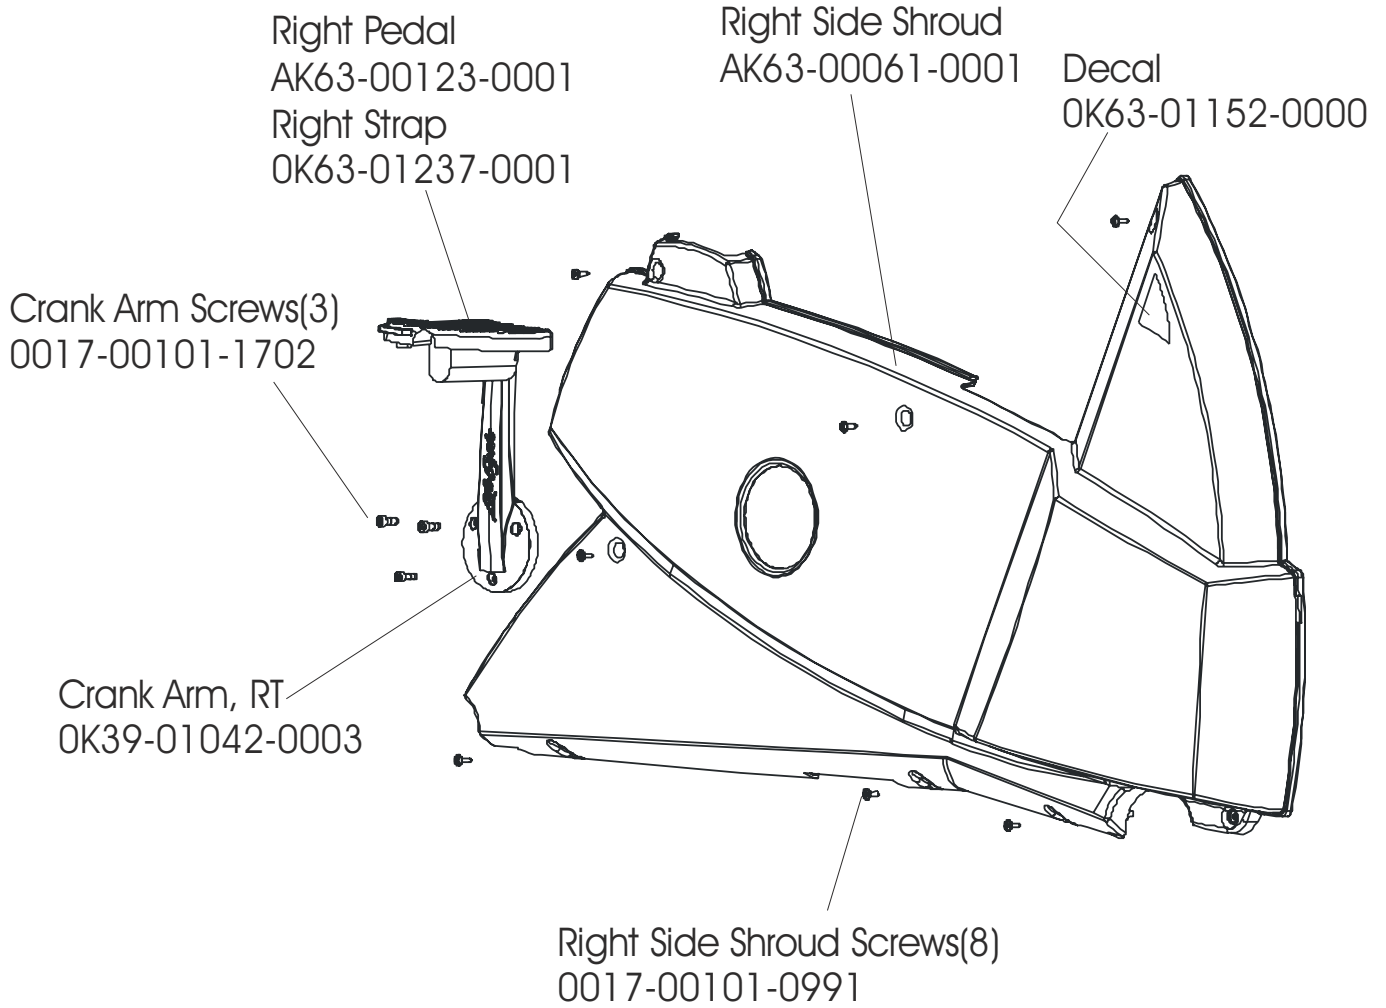

LIFECYCLE C9
Crankshaft Assembly

C9-0100-04
SN BCS100000 & UP

Alternator Belt
OK63-01065-0000

Intermediate Belt
OK63-01066-0000

LIFECYCLE C9
General Assembly

C9-0100-03 SN CBG100930 & UP
C9-0100-04 SN BCS100000 & UP