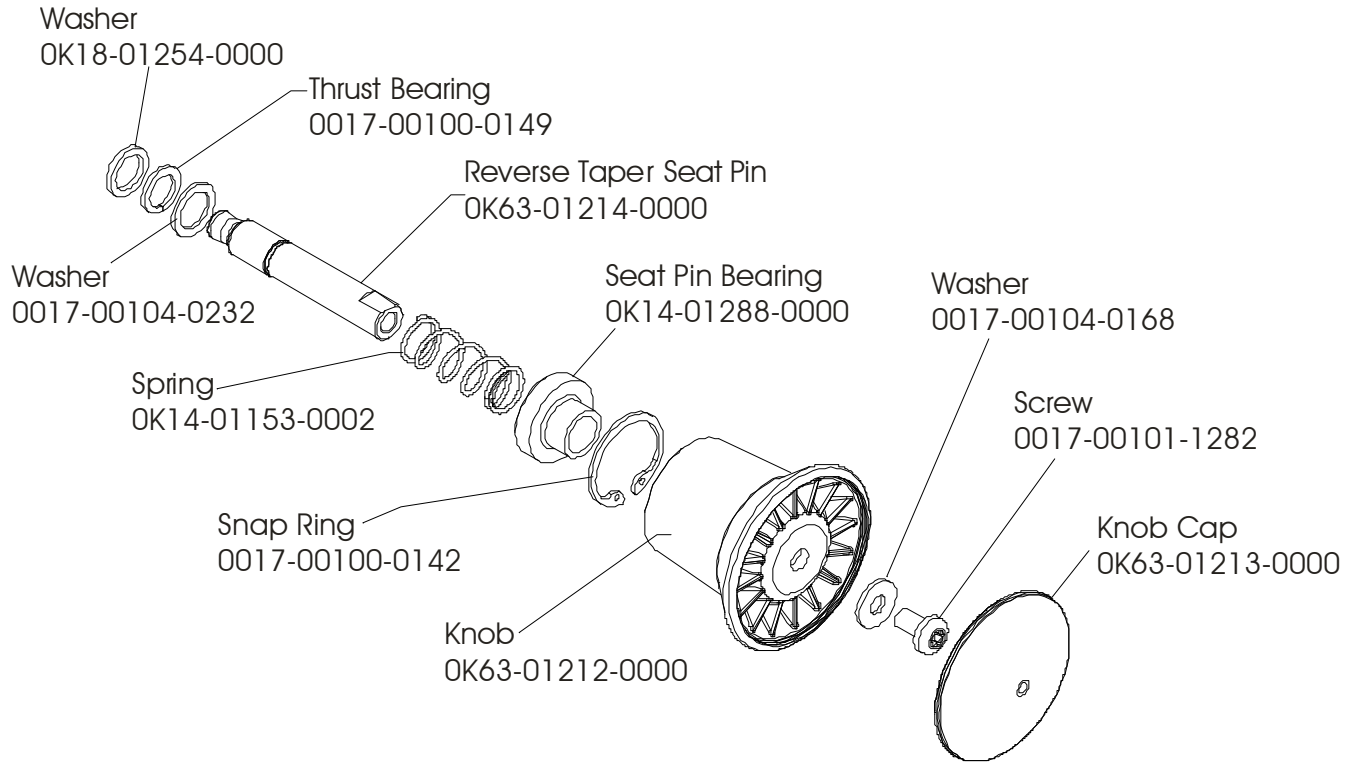

LIFECYCLE C9
Final Frame Assembly

C9-0100-03 SN CBG100930 & UP
C9-0100-04 SN BCS100000 & UP

LIFECYCLE C9
Crankshaft Assembly

C9-0100-03 SN CBG100930 & UP
C9-0100-04 SN BCS100000 & UP

Crank Bearing Kit
GK63-00002-0006
Crank Bearing Tool Service Kit
XXXX-XXXXX-XXXX

LIFECYCLE C9

C9-0100-03 SN CBG100930 & UP

Pull-Pin Assembly – AK63-00110-0000

C9-0100-04 SN BCS100000 & UP

LIFECYCLE C9

**C9-0100-03 SN CBG100930 &
UP**

Seat Post Assembly – AK63-00109-0000

**C9-0100-04 SN BCS100000 &
UP**