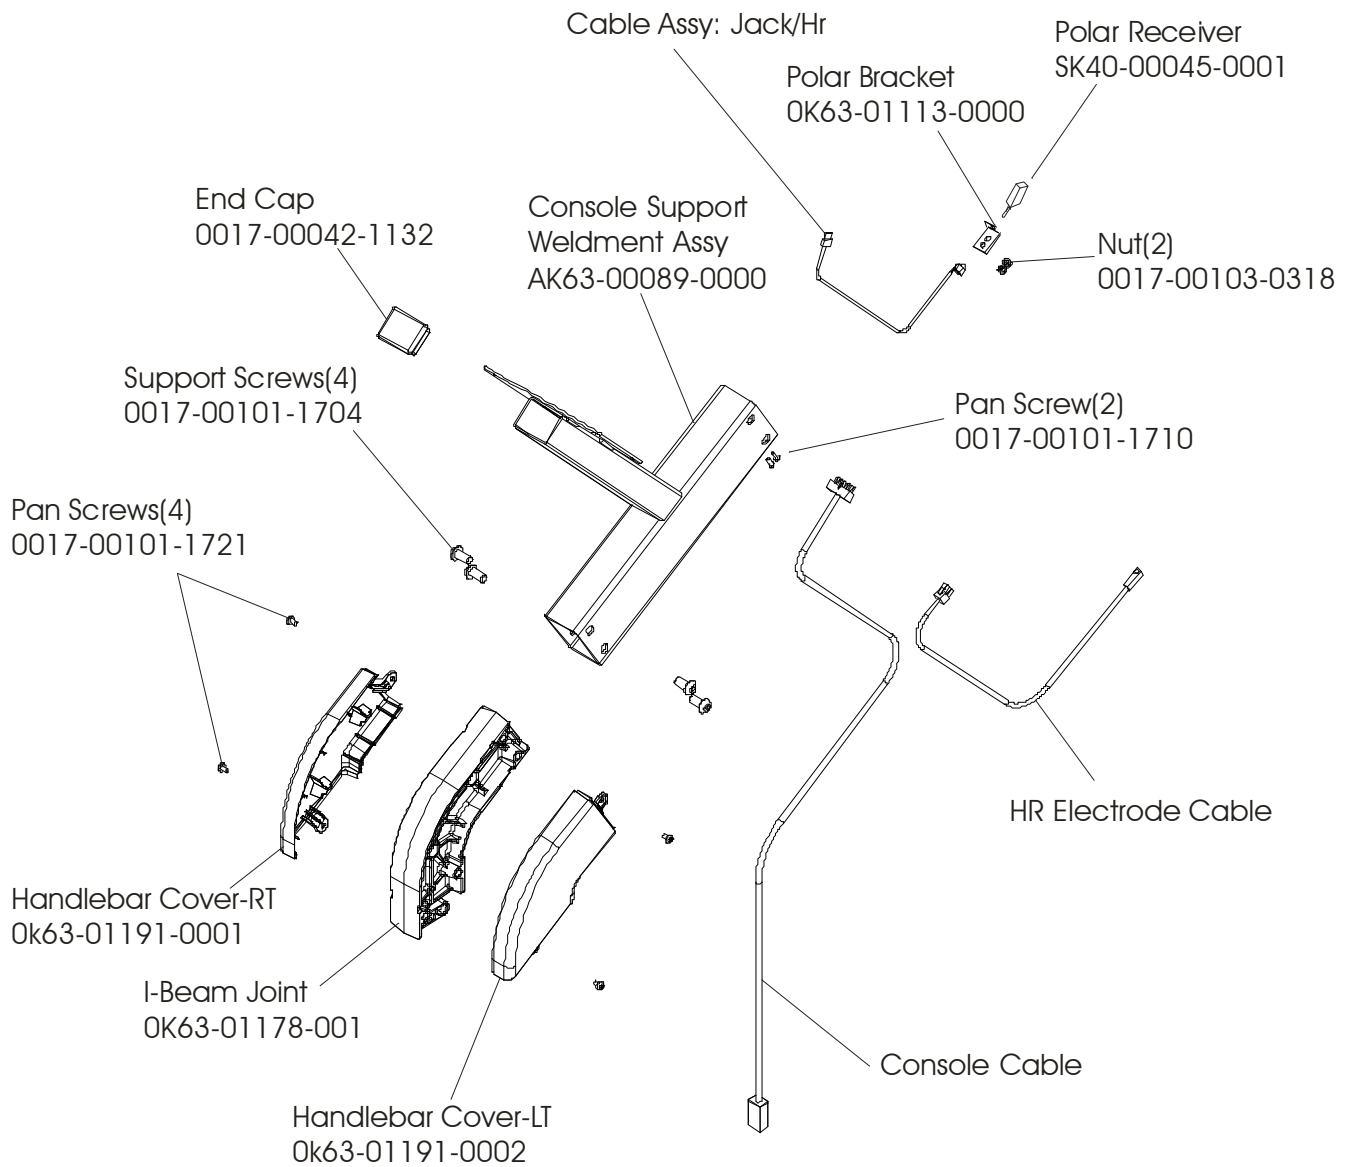

LIFECYCLE C9

**C9-0100-03 SN CBG100930 &
UP**

Idler Bracket Assembly – AK63-00021-0000

**C9-0100-04 SN BCS100000 &
UP**

LIFECYCLE C9
Console Support Assembly

C9-0100-03 SN CBG100930 & UP
C9-0100-04 SN BCS100000 & UP

LIFECYCLE C9

Left Side Shroud and Crankarm

C9-0100-03 SN CBG100930 & UP

C9-0100-04 SN BCS100000 & UP

LIFECYCLE C9

Right Side Shroud and Crankarm

C9-0100-03 SN CBG100930 & UP

C9-0100-04 SN BCS100000 & UP