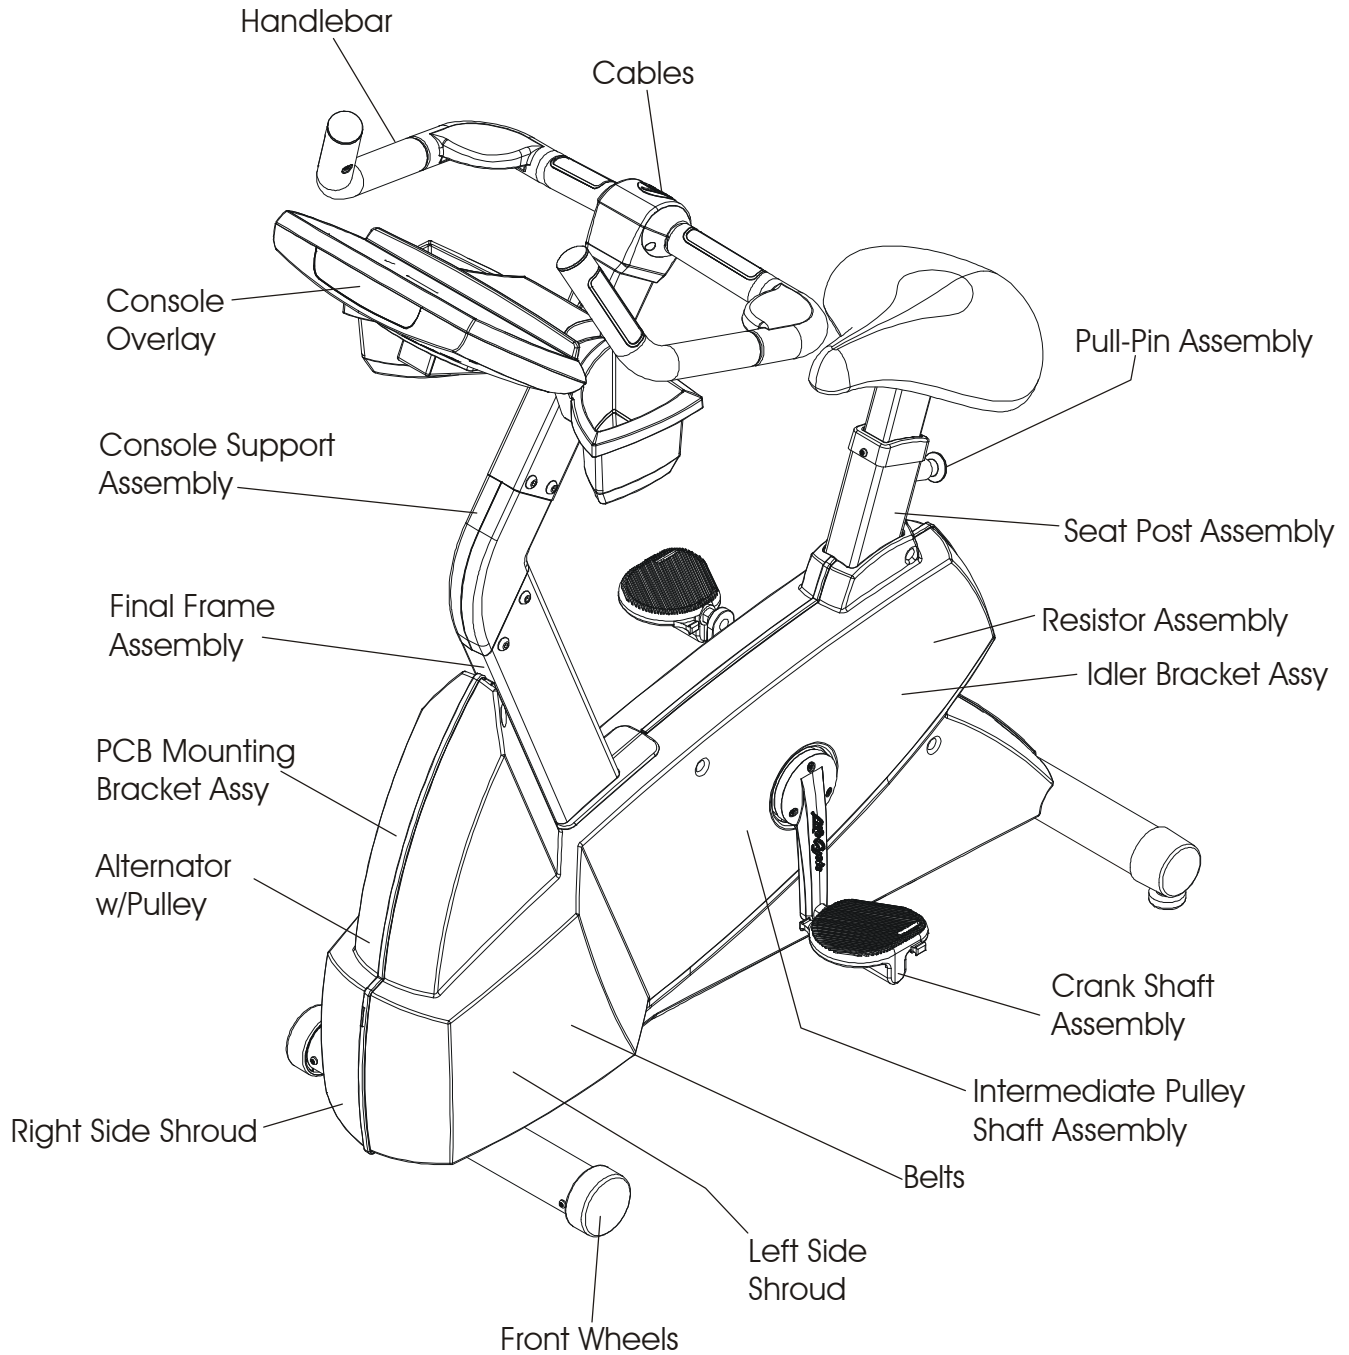

LIFECYCLE C9
Crankshaft Assembly

C9-0100-04
SN BCS100000 & UP

Alternator Belt
OK63-01065-0000

Intermediate Belt
OK63-01066-0000

LIFECYCLE C9
General Assembly

C9-0100-03 SN CBG100930 & UP
C9-0100-04 SN BCS100000 & UP

Model	Part Number	Description
C9-03	AK63-00109-0000	Seat Post Assembly
	OK63-01059-0000	Seat – Standard, Black
C9-04	AK63-00109-0001	Seat Post Assembly – DLX, C9i
	AK63-00229-0001	Seat Assembly – DLX, Black