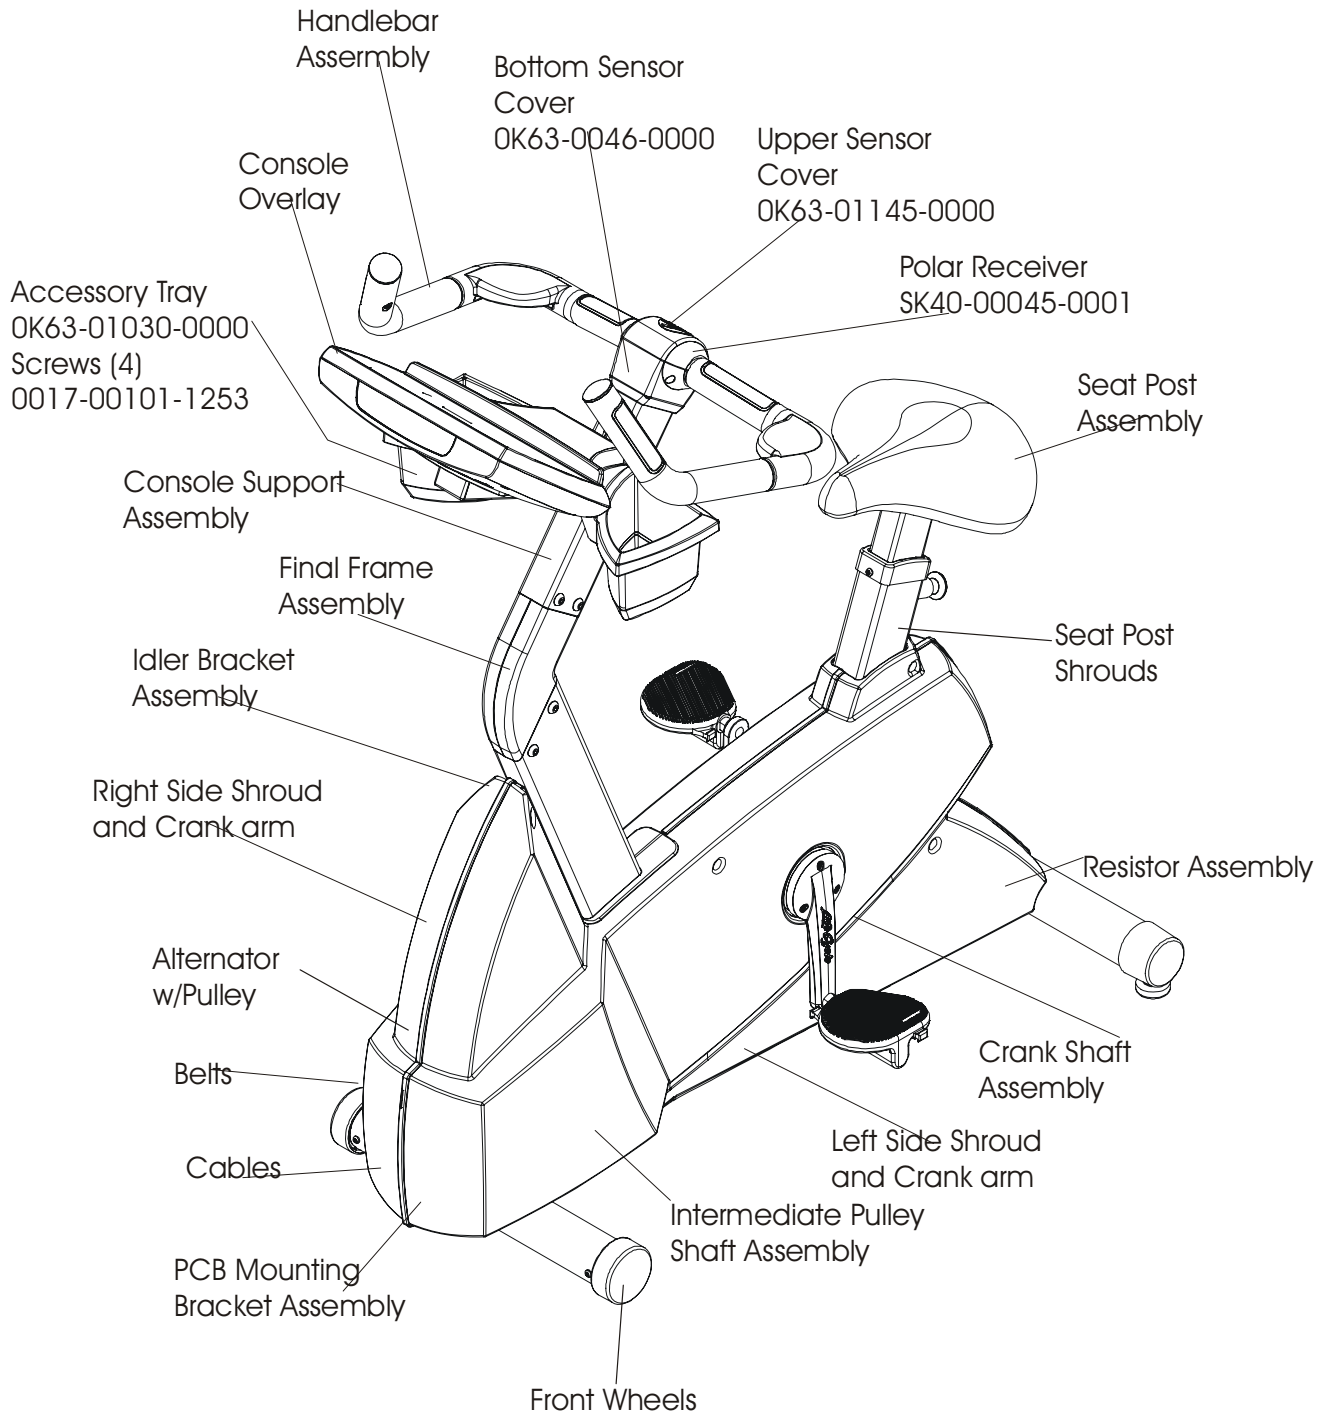

LIFECYCLE C9
C9-0100-04
SN BCS100000 & UP