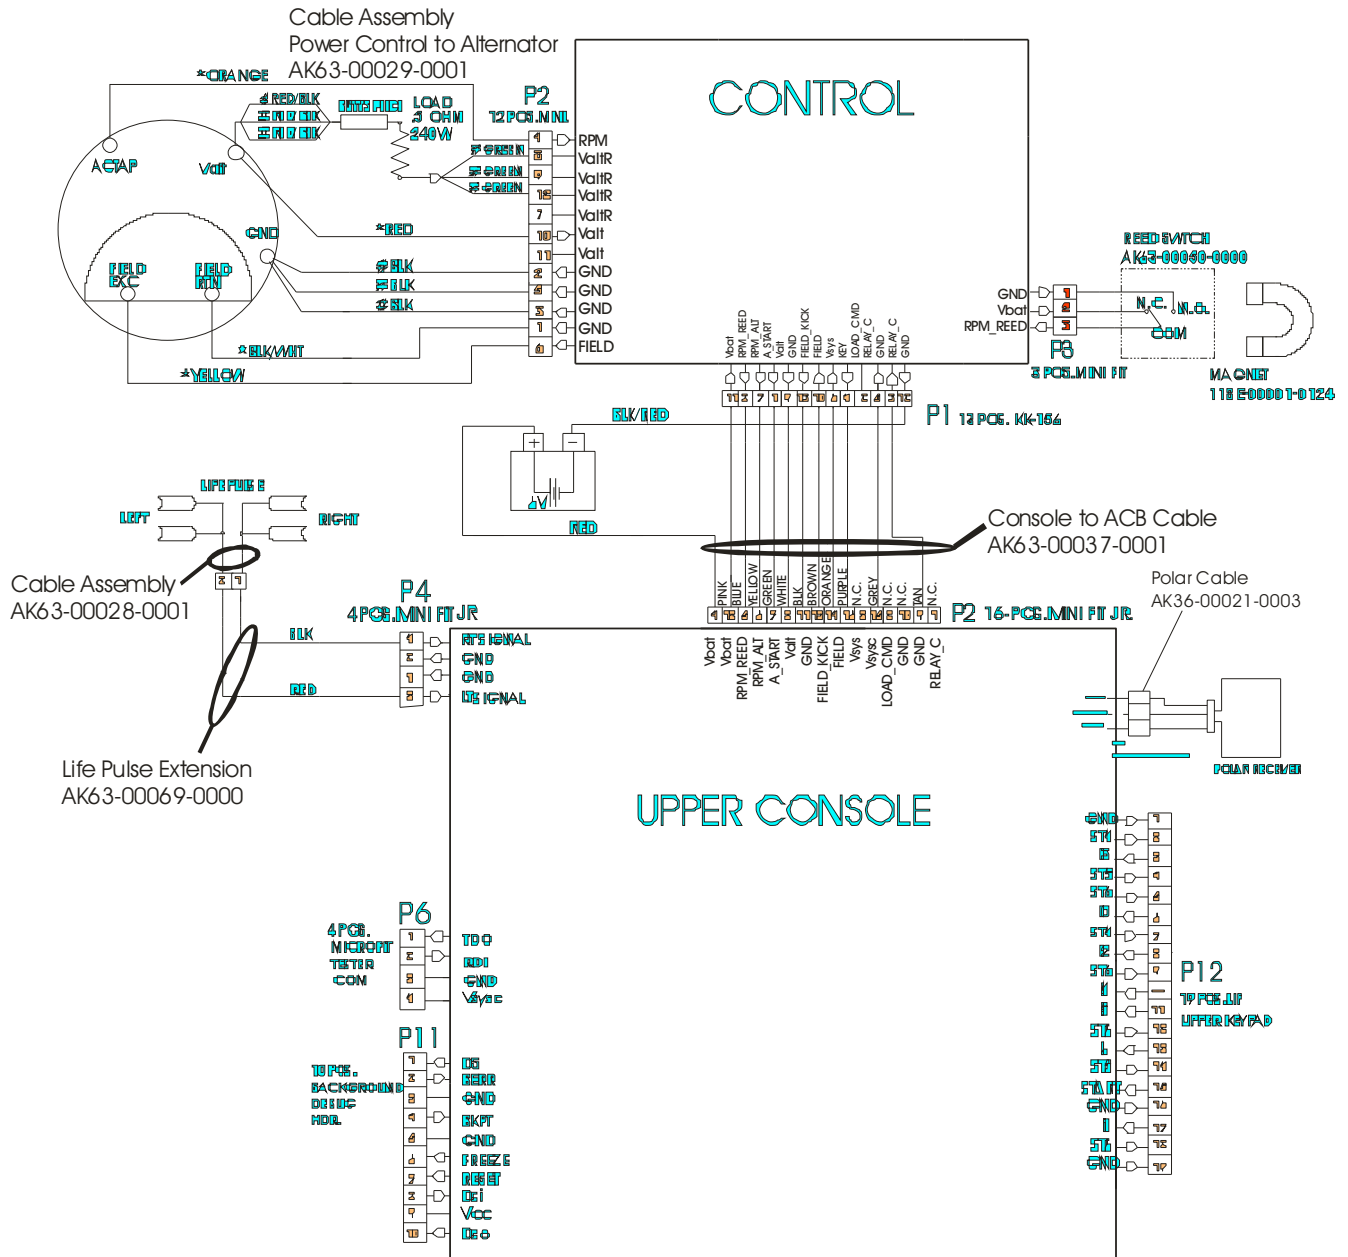

LIFECYCLE C9
Crankshaft Assembly

C9-0100-04
SN BCS100000 & UP

Alternator Belt
OK63-01065-0000

Intermediate Belt
OK63-01066-0000

LIFECYCLE C9
General Assembly

C9-0100-03 SN CBG100930 & UP
C9-0100-04 SN BCS100000 & UP

Model	Part Number	Description
C9-03	AK63-00109-0000	Seat Post Assembly
	OK63-01059-0000	Seat – Standard, Black
C9-04	AK63-00109-0001	Seat Post Assembly – DLX, C9i
	AK63-00229-0001	Seat Assembly – DLX, Black