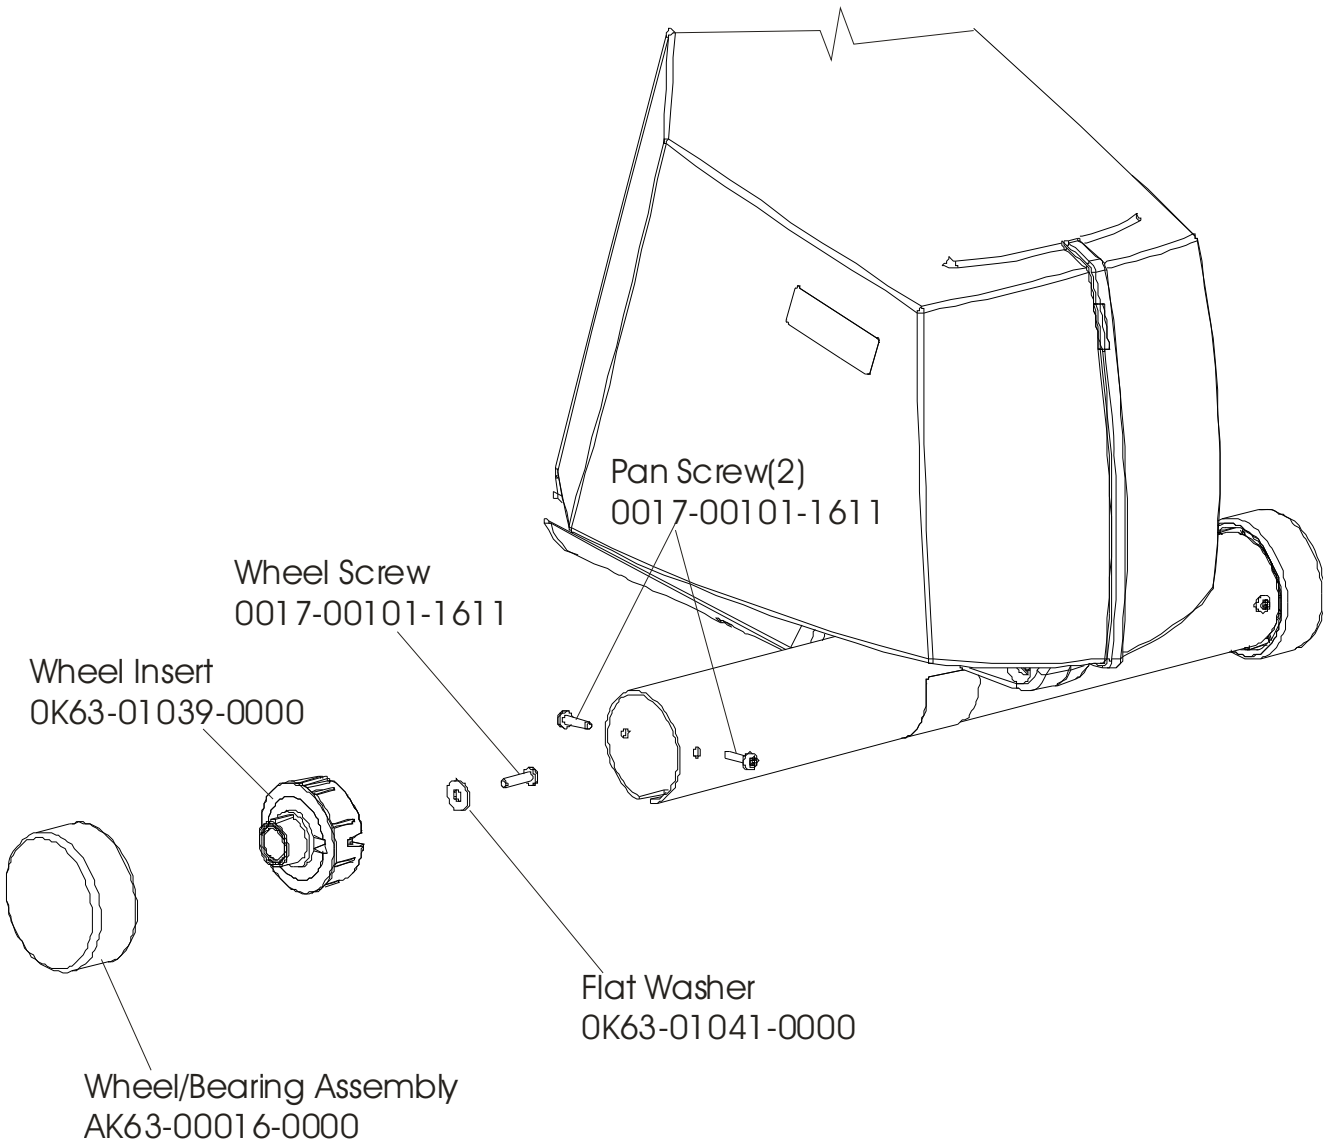

LIFECYCLE C9
Crankshaft Assembly

C9-0100-04
SN BCS100000 & UP

Alternator Belt
OK63-01065-0000

Intermediate Belt
OK63-01066-0000

LIFECYCLE C9
General Assembly

C9-0100-03 SN CBG100930 & UP
C9-0100-04 SN BCS100000 & UP