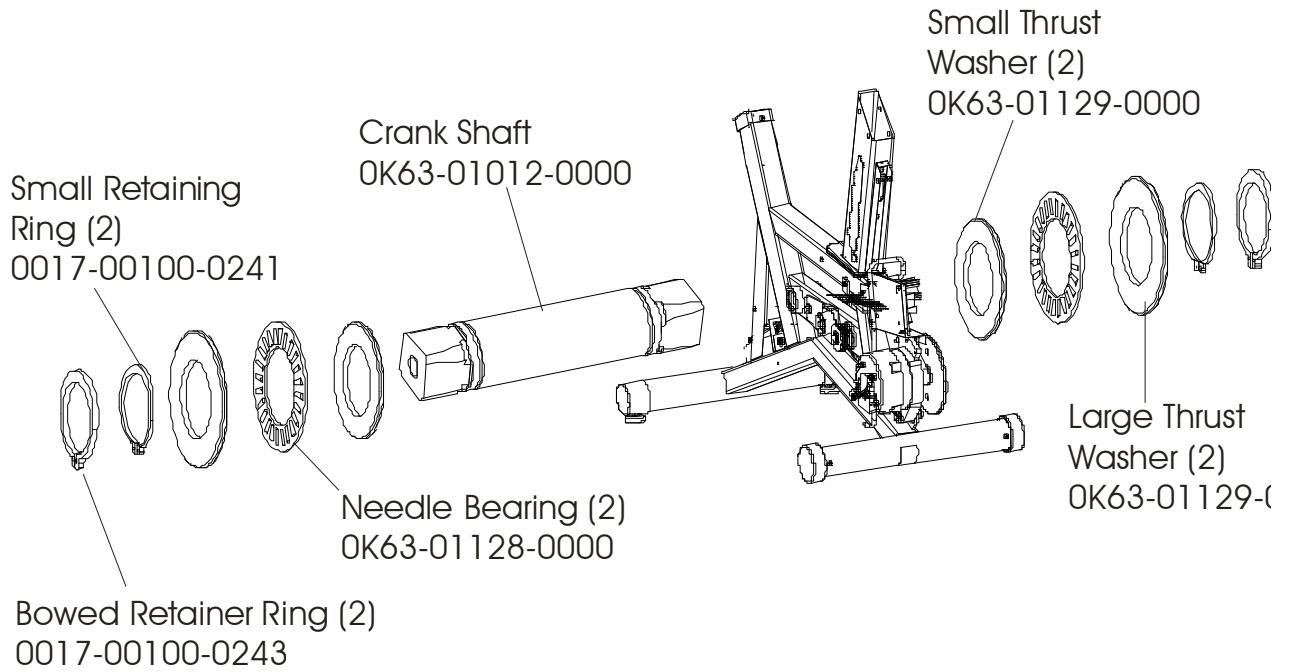

LIFECYCLE C9
Final Frame Assembly

C9-0100-03 SN CBG100930 & UP
C9-0100-04 SN BCS100000 & UP

LIFECYCLE C9
Crankshaft Assembly

C9-0100-03 SN CBG100930 & UP
C9-0100-04 SN BCS100000 & UP

Crank Bearing Kit
GK63-00002-0006
Crank Bearing Tool Service Kit
XXXX-XXXXX-XXXX