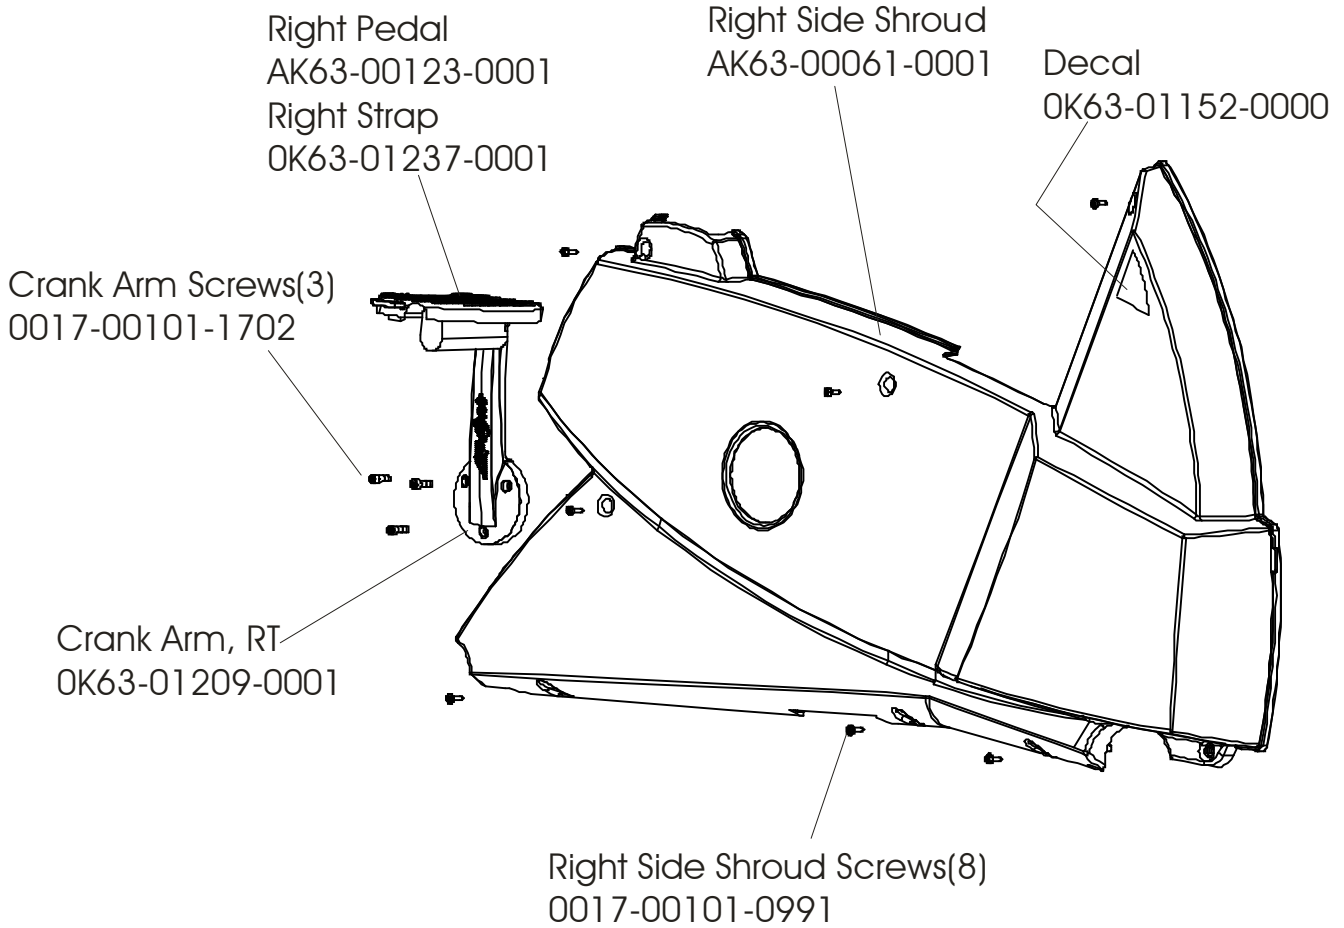

LIFECYCLE C9

Left Side Shroud and Crankarm

C9-0100-03 SN CBG100930 & UP

C9-0100-04 SN BCS100000 & UP

LIFECYCLE C9

Right Side Shroud and Crankarm

C9-0100-03 SN CBG100930 & UP

C9-0100-04 SN BCS100000 & UP