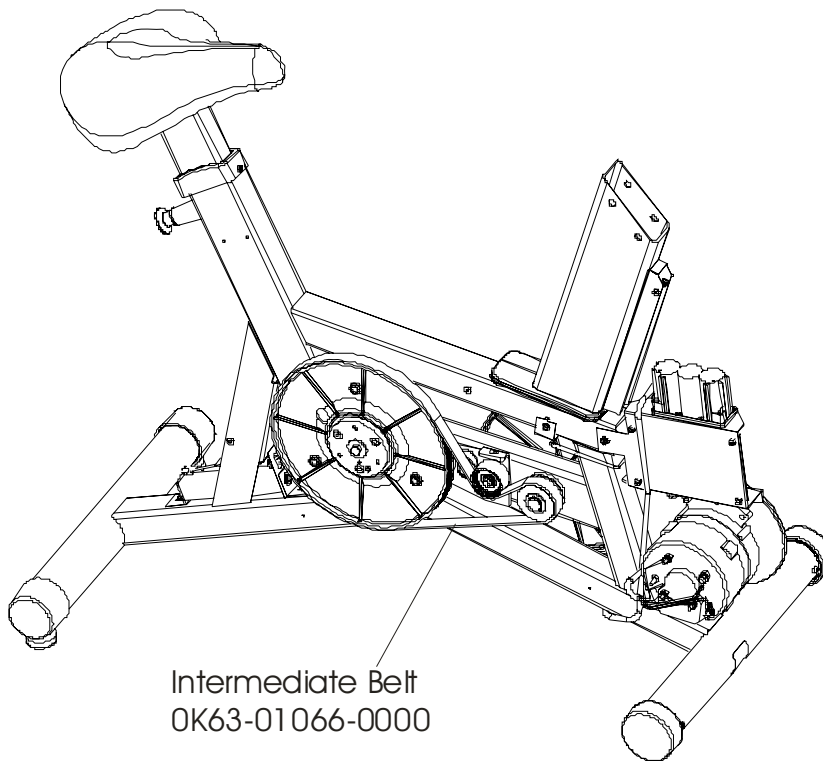

LIFECYCLE C9
Crankshaft Assembly

C9-0100-04
SN BCS100000 & UP

Alternator Belt
OK63-01065-0000

Intermediate Belt
OK63-01066-0000

LIFECYCLE C9
General Assembly

C9-0100-03 SN CBG100930 & UP
C9-0100-04 SN BCS100000 & UP