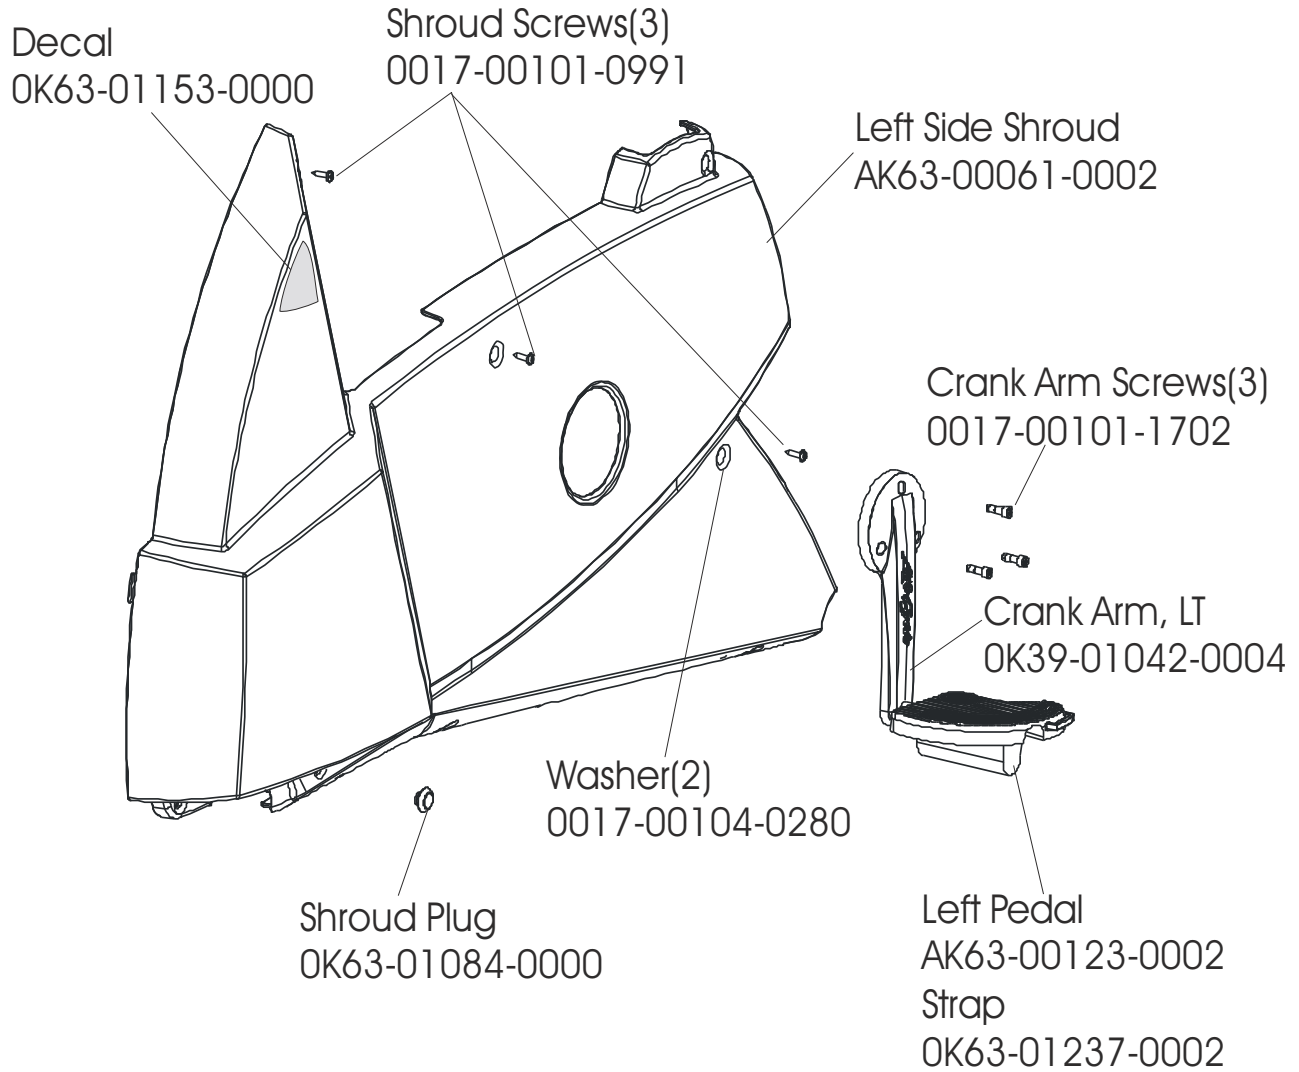

LIFECYCLE C9
Crankshaft Assembly

C9-0100-04
SN BCS100000 & UP

Alternator Belt
OK63-01065-0000

Intermediate Belt
OK63-01066-0000

LIFECYCLE C9
General Assembly

C9-0100-03 SN CBG100930 & UP
C9-0100-04 SN BCS100000 & UP